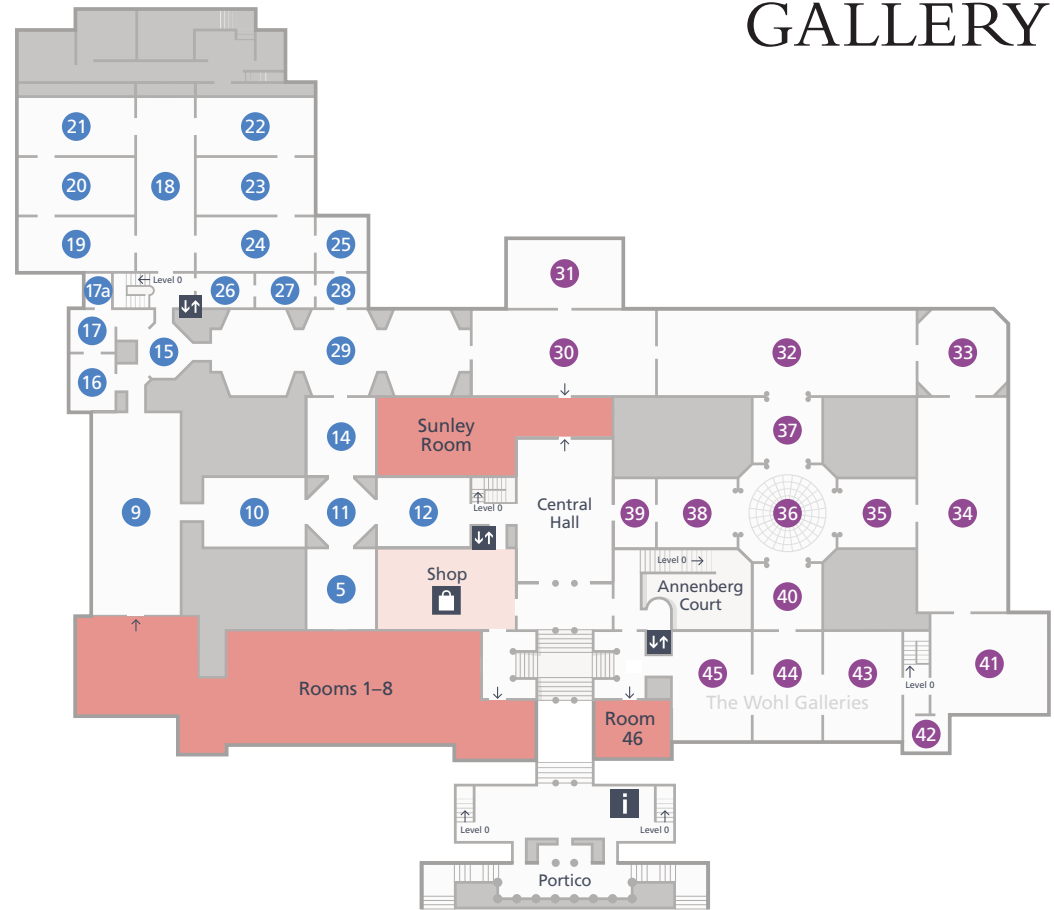

## Main Floor Galleries

Lifts 

Shop 

Information & tickets 

## Ground Floor Galleries

Annenberg Court

Ochre restaurant 

Muriel's Kitchen 

Espresso Bar 

Shop 

Cloakroom 

Toilets    

## Key

 Information & Tickets

 Cloakroom

 Lifts

 Male Toilets

 Female Toilets

 Accessible Toilets

 Baby Change

 Accessible Entrance

 Shop

 Ochre restaurant

 Muriel's Kitchen

 Espresso Bar

Rooms 9–28

Cranach, Holbein, Leonardo, Mantegna,  
Michelangelo, Raphael, Rembrandt,  
Rubens, Titian, Ruysch, Van Dyck, Van Eyck