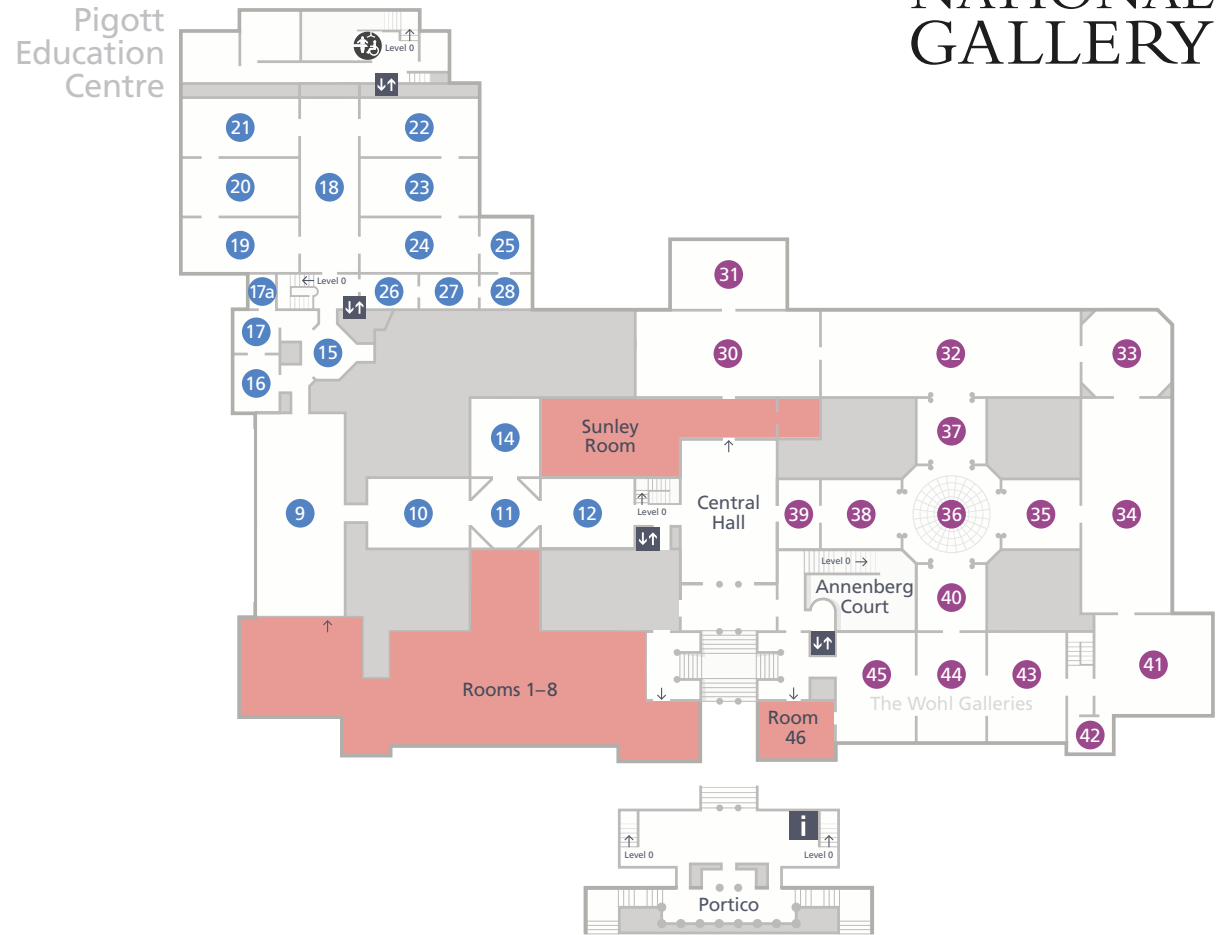

2

Main Floor Galleries

Changing Places Toilet 

THE NATIONAL GALLERY

0

Ground Floor Galleries

Annenberg Court

Ochre restaurant 

Muriel's Kitchen 

Espresso Bar 

Shop 

Cloakroom 

Toilets    

Pigott Education Centre 

Key

 Information & Tickets

 Cloakroom

 Lifts

 Male Toilets

 Female Toilets

 Accessible Toilets

 Baby Change

 Accessible Entrance

 Shop

 Ochre restaurant

 Muriel's Kitchen

 Espresso Bar

Rooms 9–28

Bellini, Botticelli, Cranach, Gossaert, Hals, Holbein, Leonardo, Michelangelo, Piero, Raphael, Rembrandt, Rubens, Titian, Ruysch, Uccello, Van Dyck, Van Eyck, Veronese