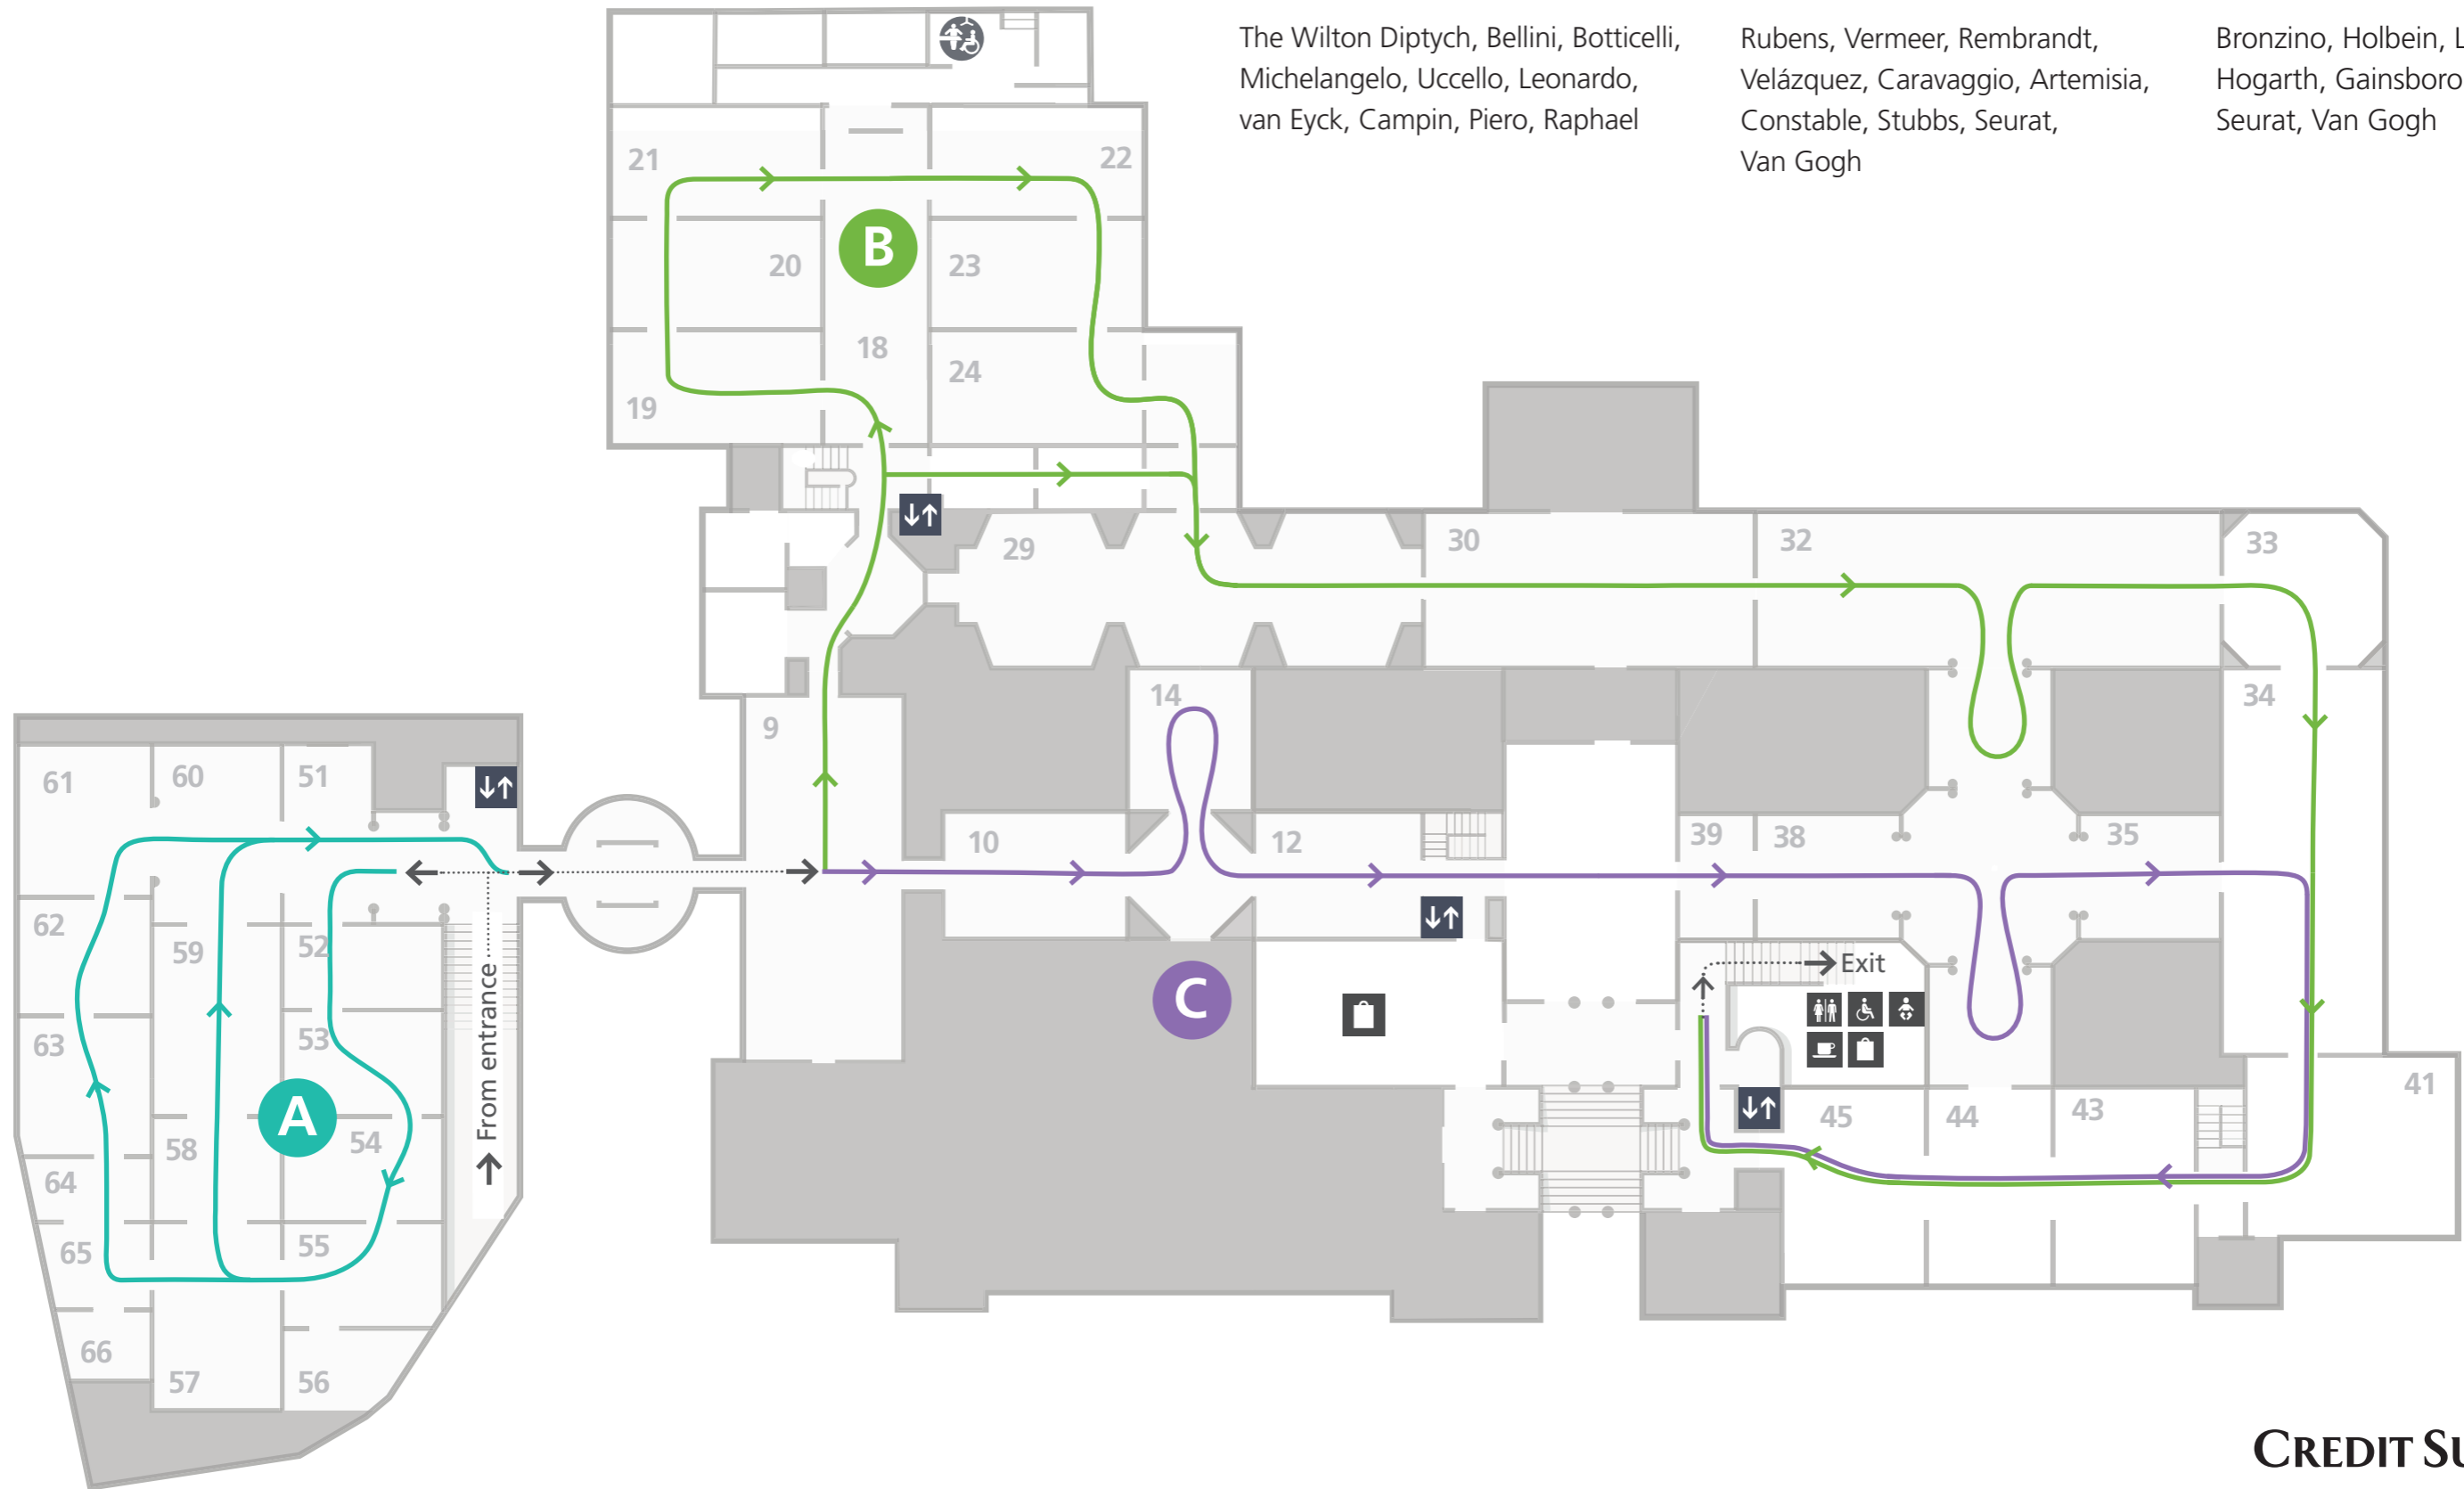

## Art routes

**A**

Route takes 25 minutes\*

The Wilton Diptych, Bellini, Botticelli, Michelangelo, Uccello, Leonardo, van Eyck, Campin, Piero, Raphael

**B**

Route takes 35 minutes\*

Rubens, Vermeer, Rembrandt, Velázquez, Caravaggio, Artemisia, Constable, Stubbs, Seurat, Van Gogh

**C**

Route takes 25 minutes\*

Bronzino, Holbein, Lotto, Titian, Hogarth, Gainsborough, Stubbs, Seurat, Van Gogh

\* Route times are approximate

# Art routes

---

A

Route takes 25 minutes\*

The Wilton Diptych, Bellini, Botticelli, Michelangelo, Uccello, Leonardo, Van Eyck, Campin, Piero, Raphael

B

Route takes 35 minutes\*

Rubens, Vermeer, Rembrandt, Velázquez, Caravaggio, Artemisia, Constable, Stubbs, Seurat, Van Gogh

C

Route takes 25 minutes\*

Bronzino, Holbein, Lotto, Titian, Hogarth, Gainsborough, Stubbs, Seurat, Van Gogh

\* Route times are approximate