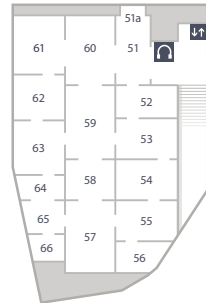

Gallery Event Spaces

- PT The Portico Terrace
- MT Mosaic Terrace
- CH Central Hall
- BR The Barry Rooms
- YSL The Yves Saint Laurent Room
- WR The Wohl Room
- TWR Whitcomb Room
- LO Locatelli
- SWF Sainsbury Wing Foyer

The Roden Centre for Creative Learning

Sainsbury Wing

- RCCL Roden Centre for Creative Learning
- SH Supporters' House
- AC Annenberg Court
- O Ochre
- PT Pigott Theatre
- PTF Pigott Theatre Foyer
- Accessible Toilet
- Female Toilet
- Male Toilet
- Changing Facilities
- Baby Changing
- Cloakroom
- Lift