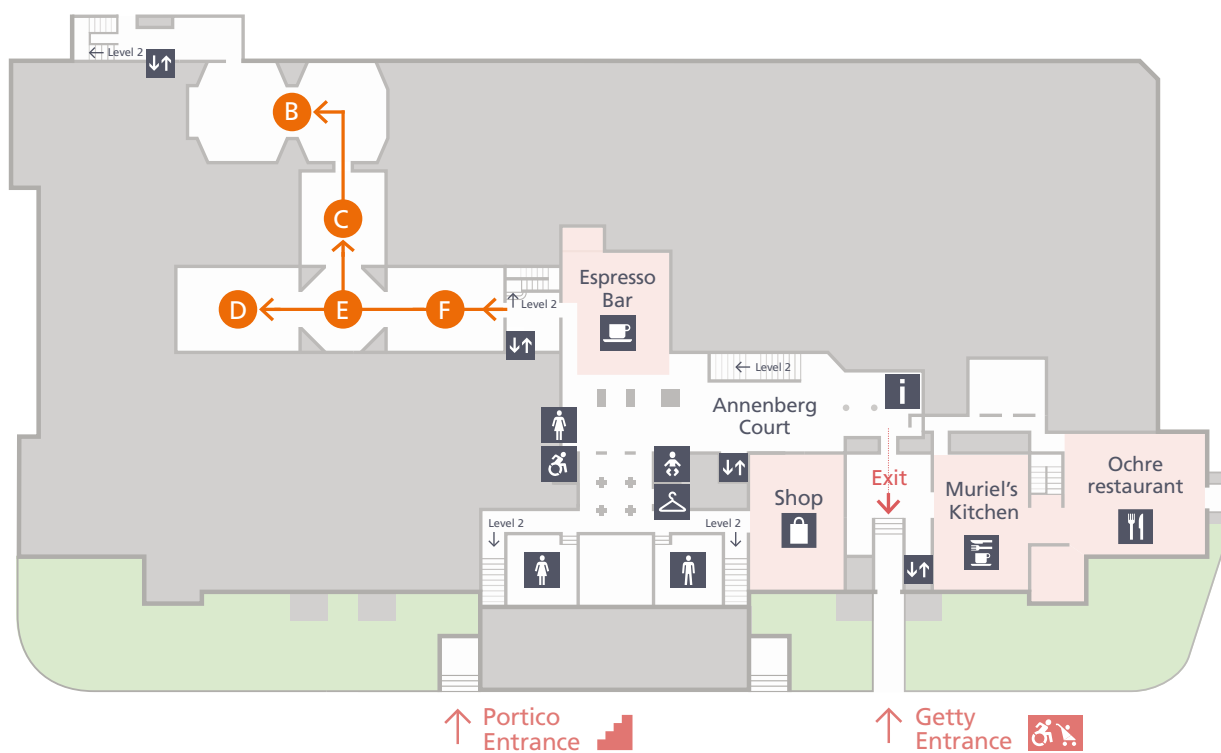

# 2 Main Floor Galleries

Lifts 

Shop 

Information, tickets & Membership 

# 0 Ground Floor Galleries

- Shop 
- Ochre restaurant 
- Muriel's Kitchen 
- Espresso Bar 
- Cloakroom 
- Toilets 

## Key

- |                                                                                                                       |                                                                                                        |                                                                                                  |                                                                                                                                         |
|-----------------------------------------------------------------------------------------------------------------------|--------------------------------------------------------------------------------------------------------|--------------------------------------------------------------------------------------------------|-----------------------------------------------------------------------------------------------------------------------------------------|
|  Information, tickets & Membership |  Male toilets       |  Baby change  |  Muriel's Kitchen                                  |
|  Cloakroom                         |  Female toilets     |  Shop         |  Ochre restaurant                                  |
|  Lifts                             |  Accessible toilets |  Espresso Bar |  Temporary exhibition (Admission change may apply) |

Rooms 9–29

Take this route to discover our Renaissance, Dutch & Flemish paintings

Cranach, Holbein, Leonardo, Mantegna, Raphael, Rembrandt, Rubens, Titian, Ruysch, Van Eyck

Rooms 30–45

Take this route to see our 17th, 18th century & Impressionist paintings