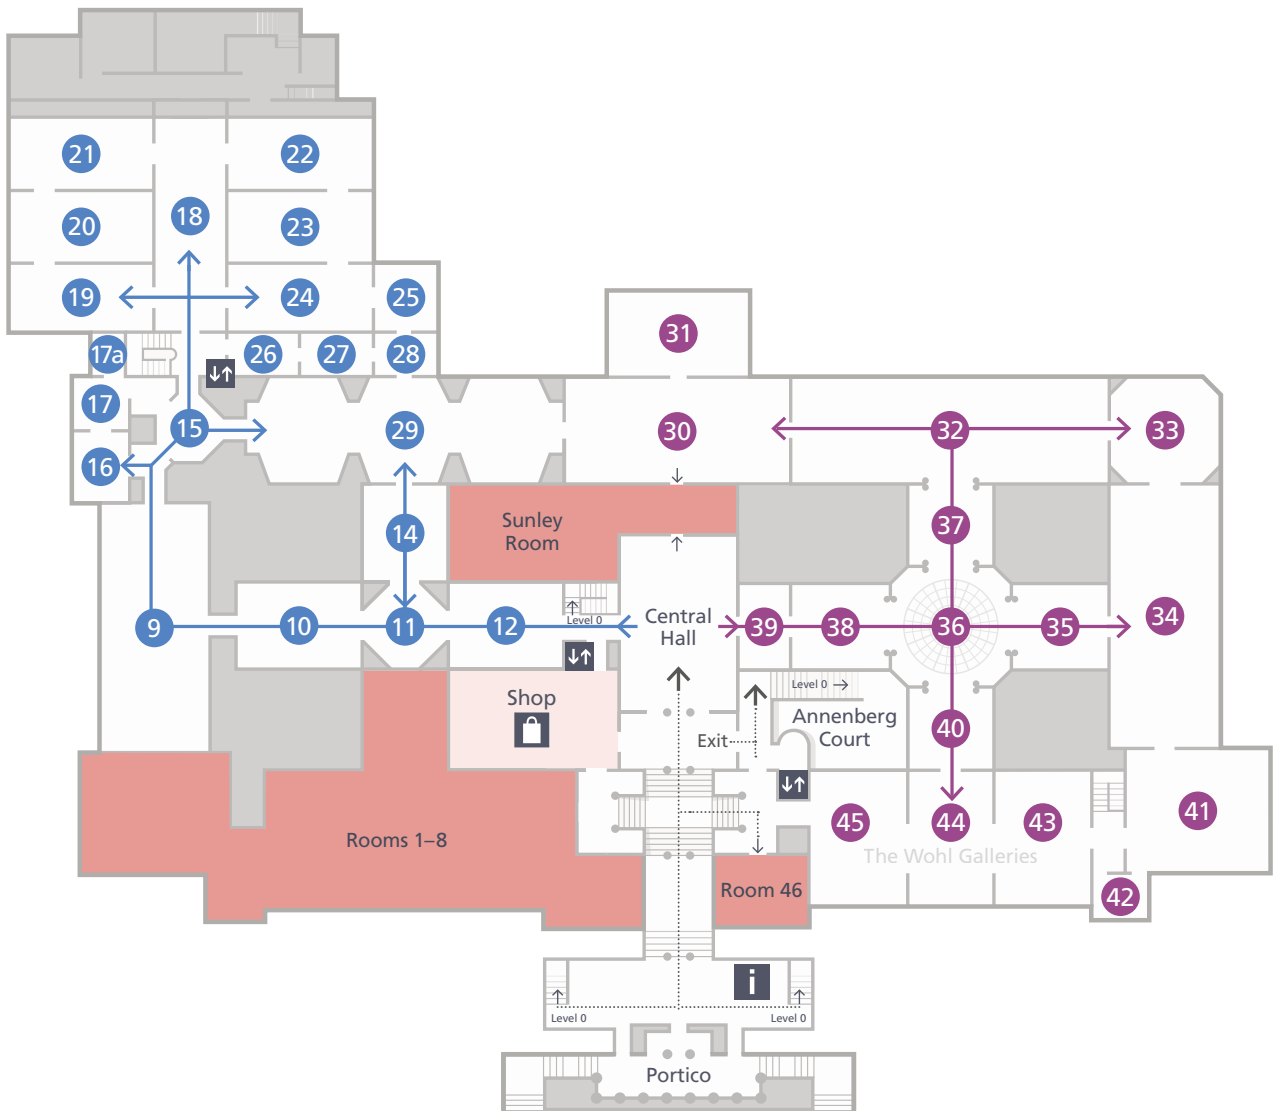

# 2 Main Floor Galleries

Lifts 

Shop 

Information, tickets & Membership 

# 0 Ground Floor Galleries

- Shop 
- Ochre restaurant 
- Muriel's Kitchen 
- Espresso Bar 
- Cloakroom 
- Toilets 

## Key

- |                                                                                                                       |                                                                                                        |                                                                                                  |                                                                                                                                         |
|-----------------------------------------------------------------------------------------------------------------------|--------------------------------------------------------------------------------------------------------|--------------------------------------------------------------------------------------------------|-----------------------------------------------------------------------------------------------------------------------------------------|
|  Information, tickets & Membership |  Male toilets       |  Baby change  |  Muriel's Kitchen                                  |
|  Cloakroom                         |  Female toilets     |  Shop         |  Ochre restaurant                                  |
|  Lifts                             |  Accessible toilets |  Espresso Bar |  Temporary exhibition (Admission change may apply) |

Rooms 9–29

Take this route to discover our Renaissance, Dutch & Flemish paintings

Cranach, Holbein, Leonardo, Mantegna, Raphael, Rembrandt, Rubens, Titian, Ruysch, Van Eyck

Rooms 30–45

Take this route to see our 17th, 18th century & Impressionist paintings