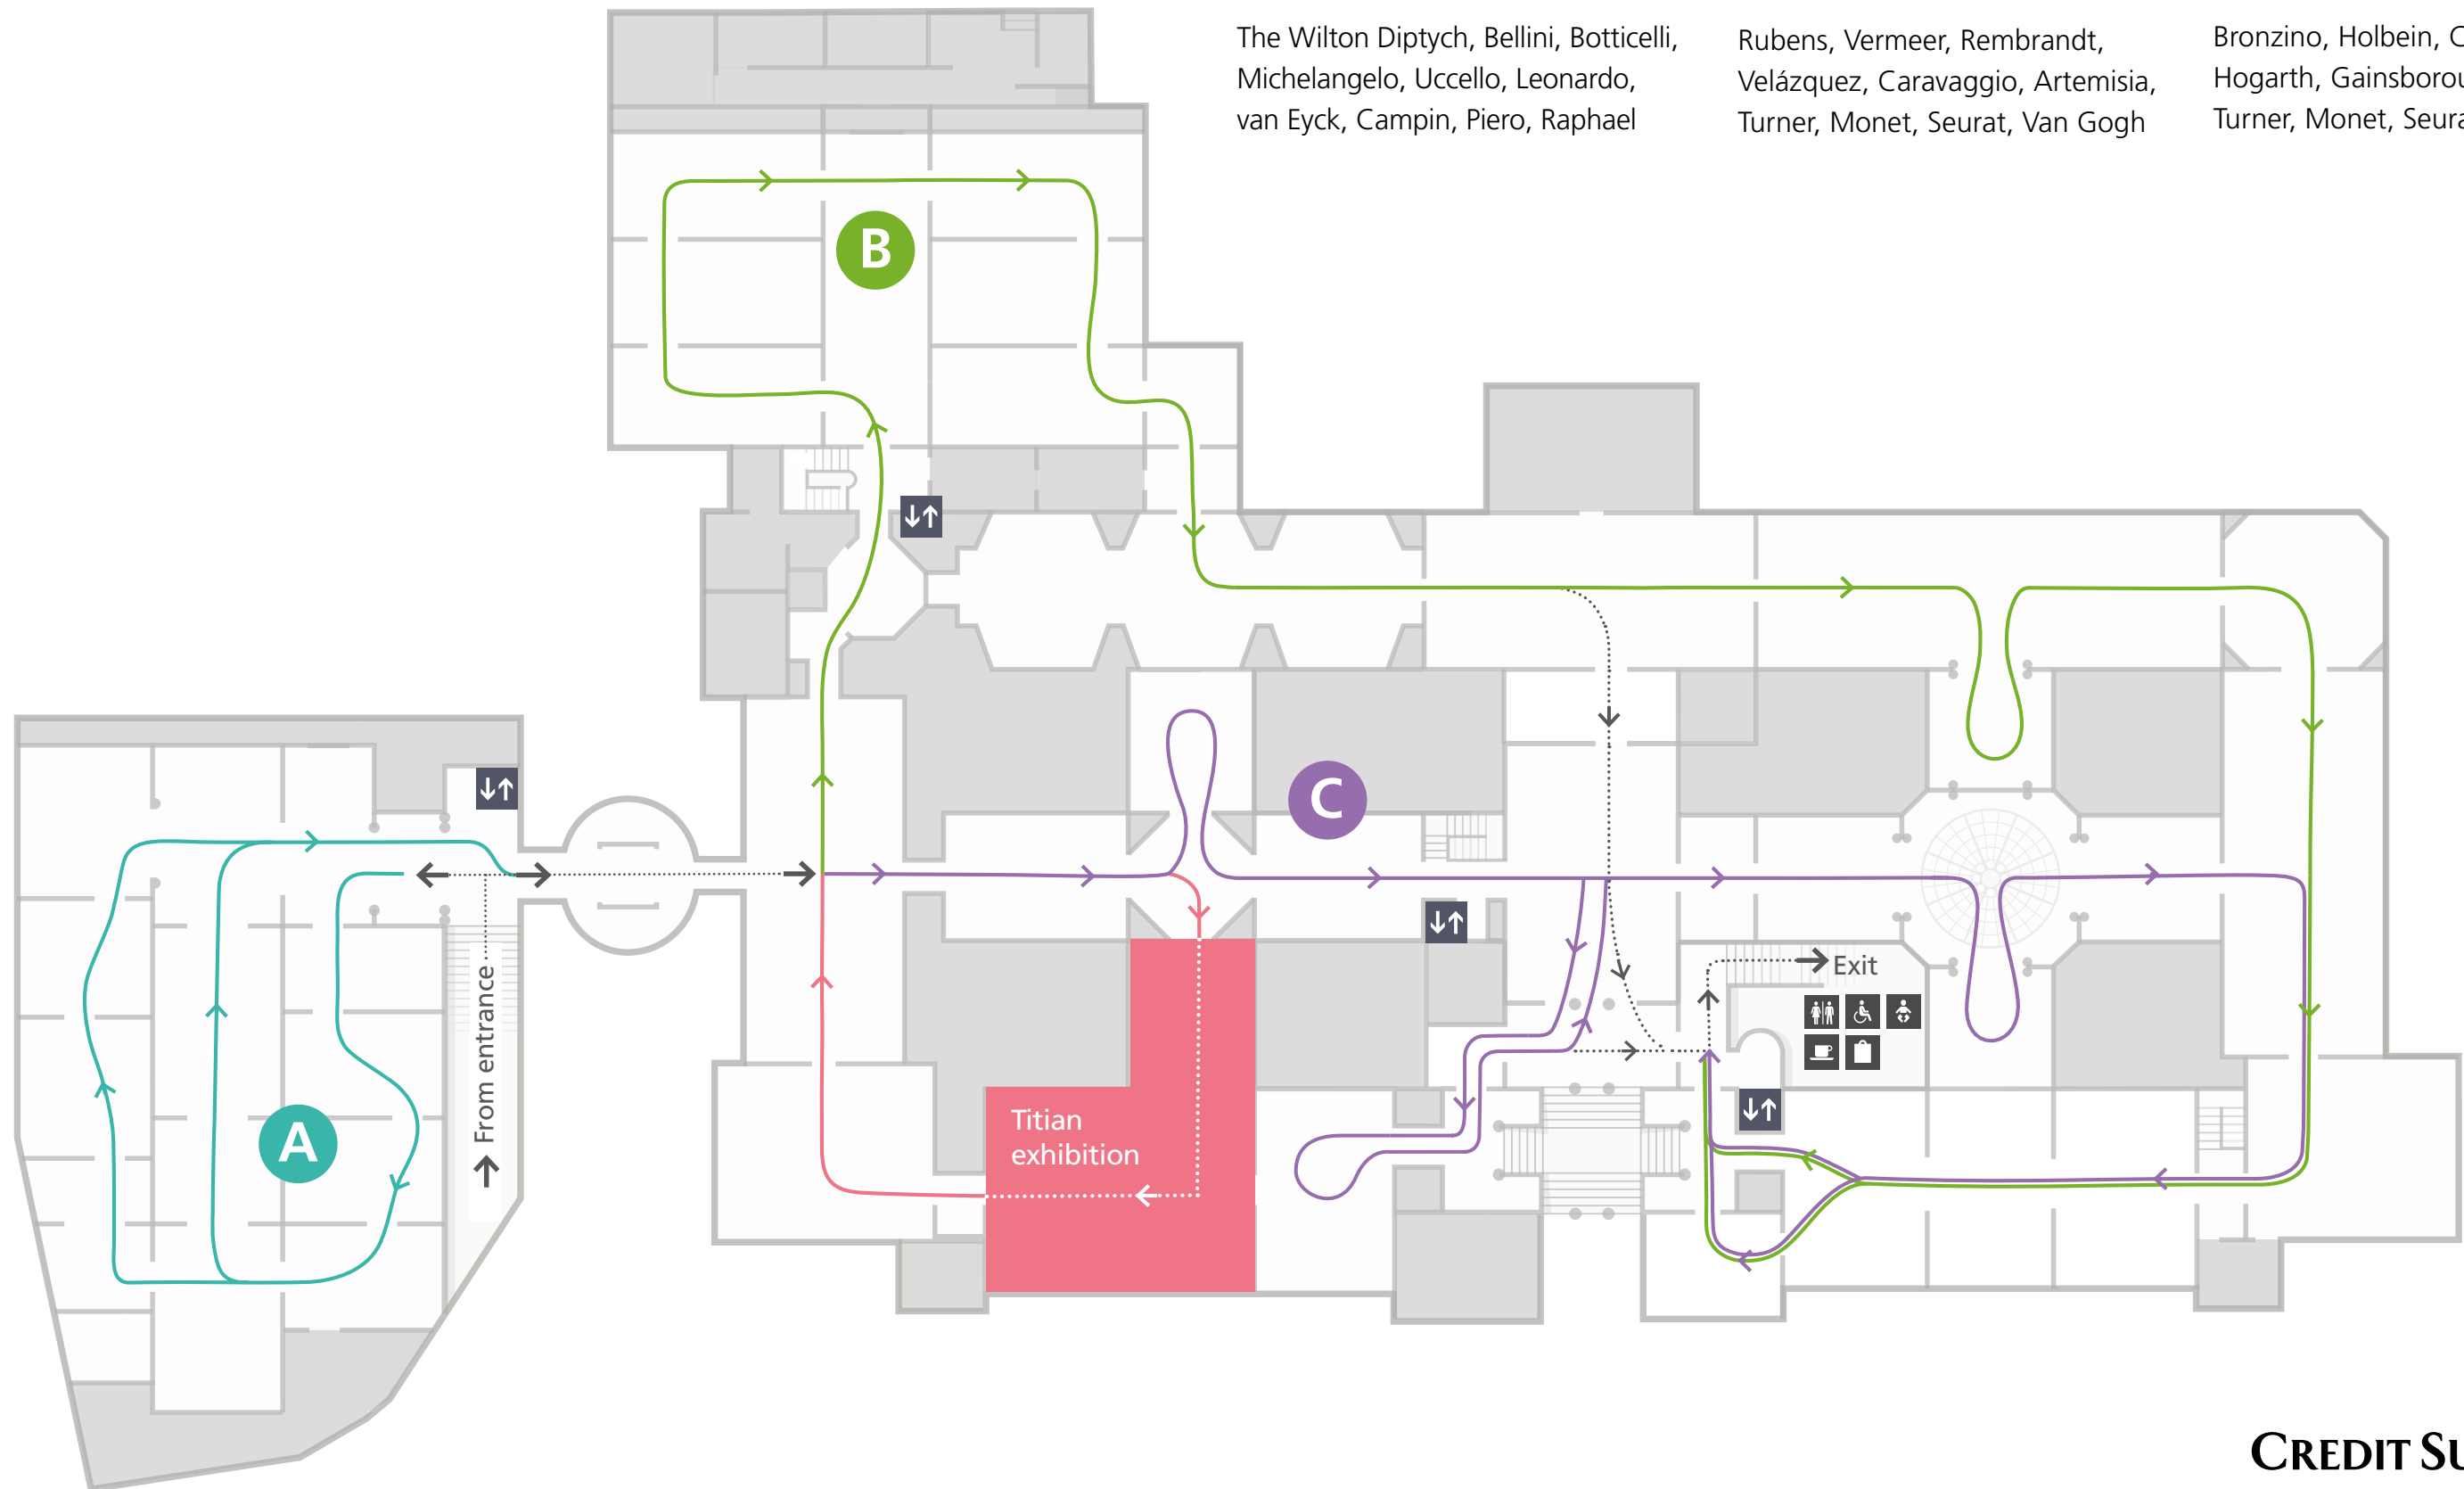

Art routes

A

Route takes 25 minutes*

The Wilton Diptych, Bellini, Botticelli, Michelangelo, Uccello, Leonardo, van Eyck, Campin, Piero, Raphael

B

Route takes 35 minutes*

Rubens, Vermeer, Rembrandt, Velázquez, Caravaggio, Artemisia, Turner, Monet, Seurat, Van Gogh

C

Route takes 25 minutes*

Bronzino, Holbein, Canaletto, Hogarth, Gainsborough, Constable, Turner, Monet, Seurat, Van Gogh

* Route times are approximate

Art routes

A

Route takes 25 minutes*

The Wilton Diptych, Bellini, Botticelli, Michelangelo, Uccello, Leonardo, van Eyck, Campin, Piero, Raphael

B

Route takes 35 minutes*

Rubens, Vermeer, Rembrandt, Velázquez, Caravaggio, Artemisia, Turner, Monet, Seurat, Van Gogh

C

Route takes 25 minutes*

Bronzino, Holbein, Canaletto, Hogarth, Gainsborough, Constable, Turner, Monet, Seurat, Van Gogh

* Route times are approximate