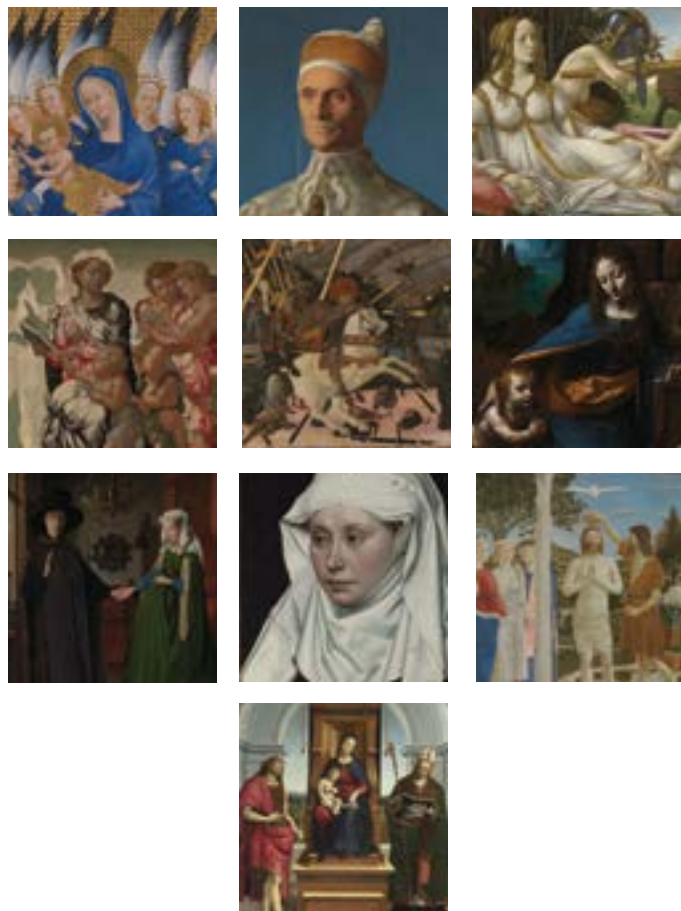

Art routes

A

Route takes 25 minutes*

The Wilton Diptych, Bellini, Botticelli, Michelangelo, Uccello, Leonardo, van Eyck, Campin, Piero, Raphael

B

Route takes 35 minutes*

Rubens, Vermeer, Rembrandt, Velázquez, Caravaggio, Artemisia, Turner, Monet, Seurat, Van Gogh

C

Route takes 25 minutes*

Bronzino, Holbein, Canaletto, Hogarth, Gainsborough, Constable, Turner, Monet, Seurat, Van Gogh

* Route times are approximate

Art routes

A

Route takes 25 minutes*

The Wilton Diptych, Bellini, Botticelli, Michelangelo, Uccello, Leonardo, van Eyck, Campin, Piero, Raphael

B

Route takes 35 minutes*

Rubens, Vermeer, Rembrandt, Velázquez, Caravaggio, Artemisia, Turner, Monet, Seurat, Van Gogh

C

Route takes 25 minutes*

Bronzino, Holbein, Canaletto, Hogarth, Gainsborough, Constable, Turner, Monet, Seurat, Van Gogh