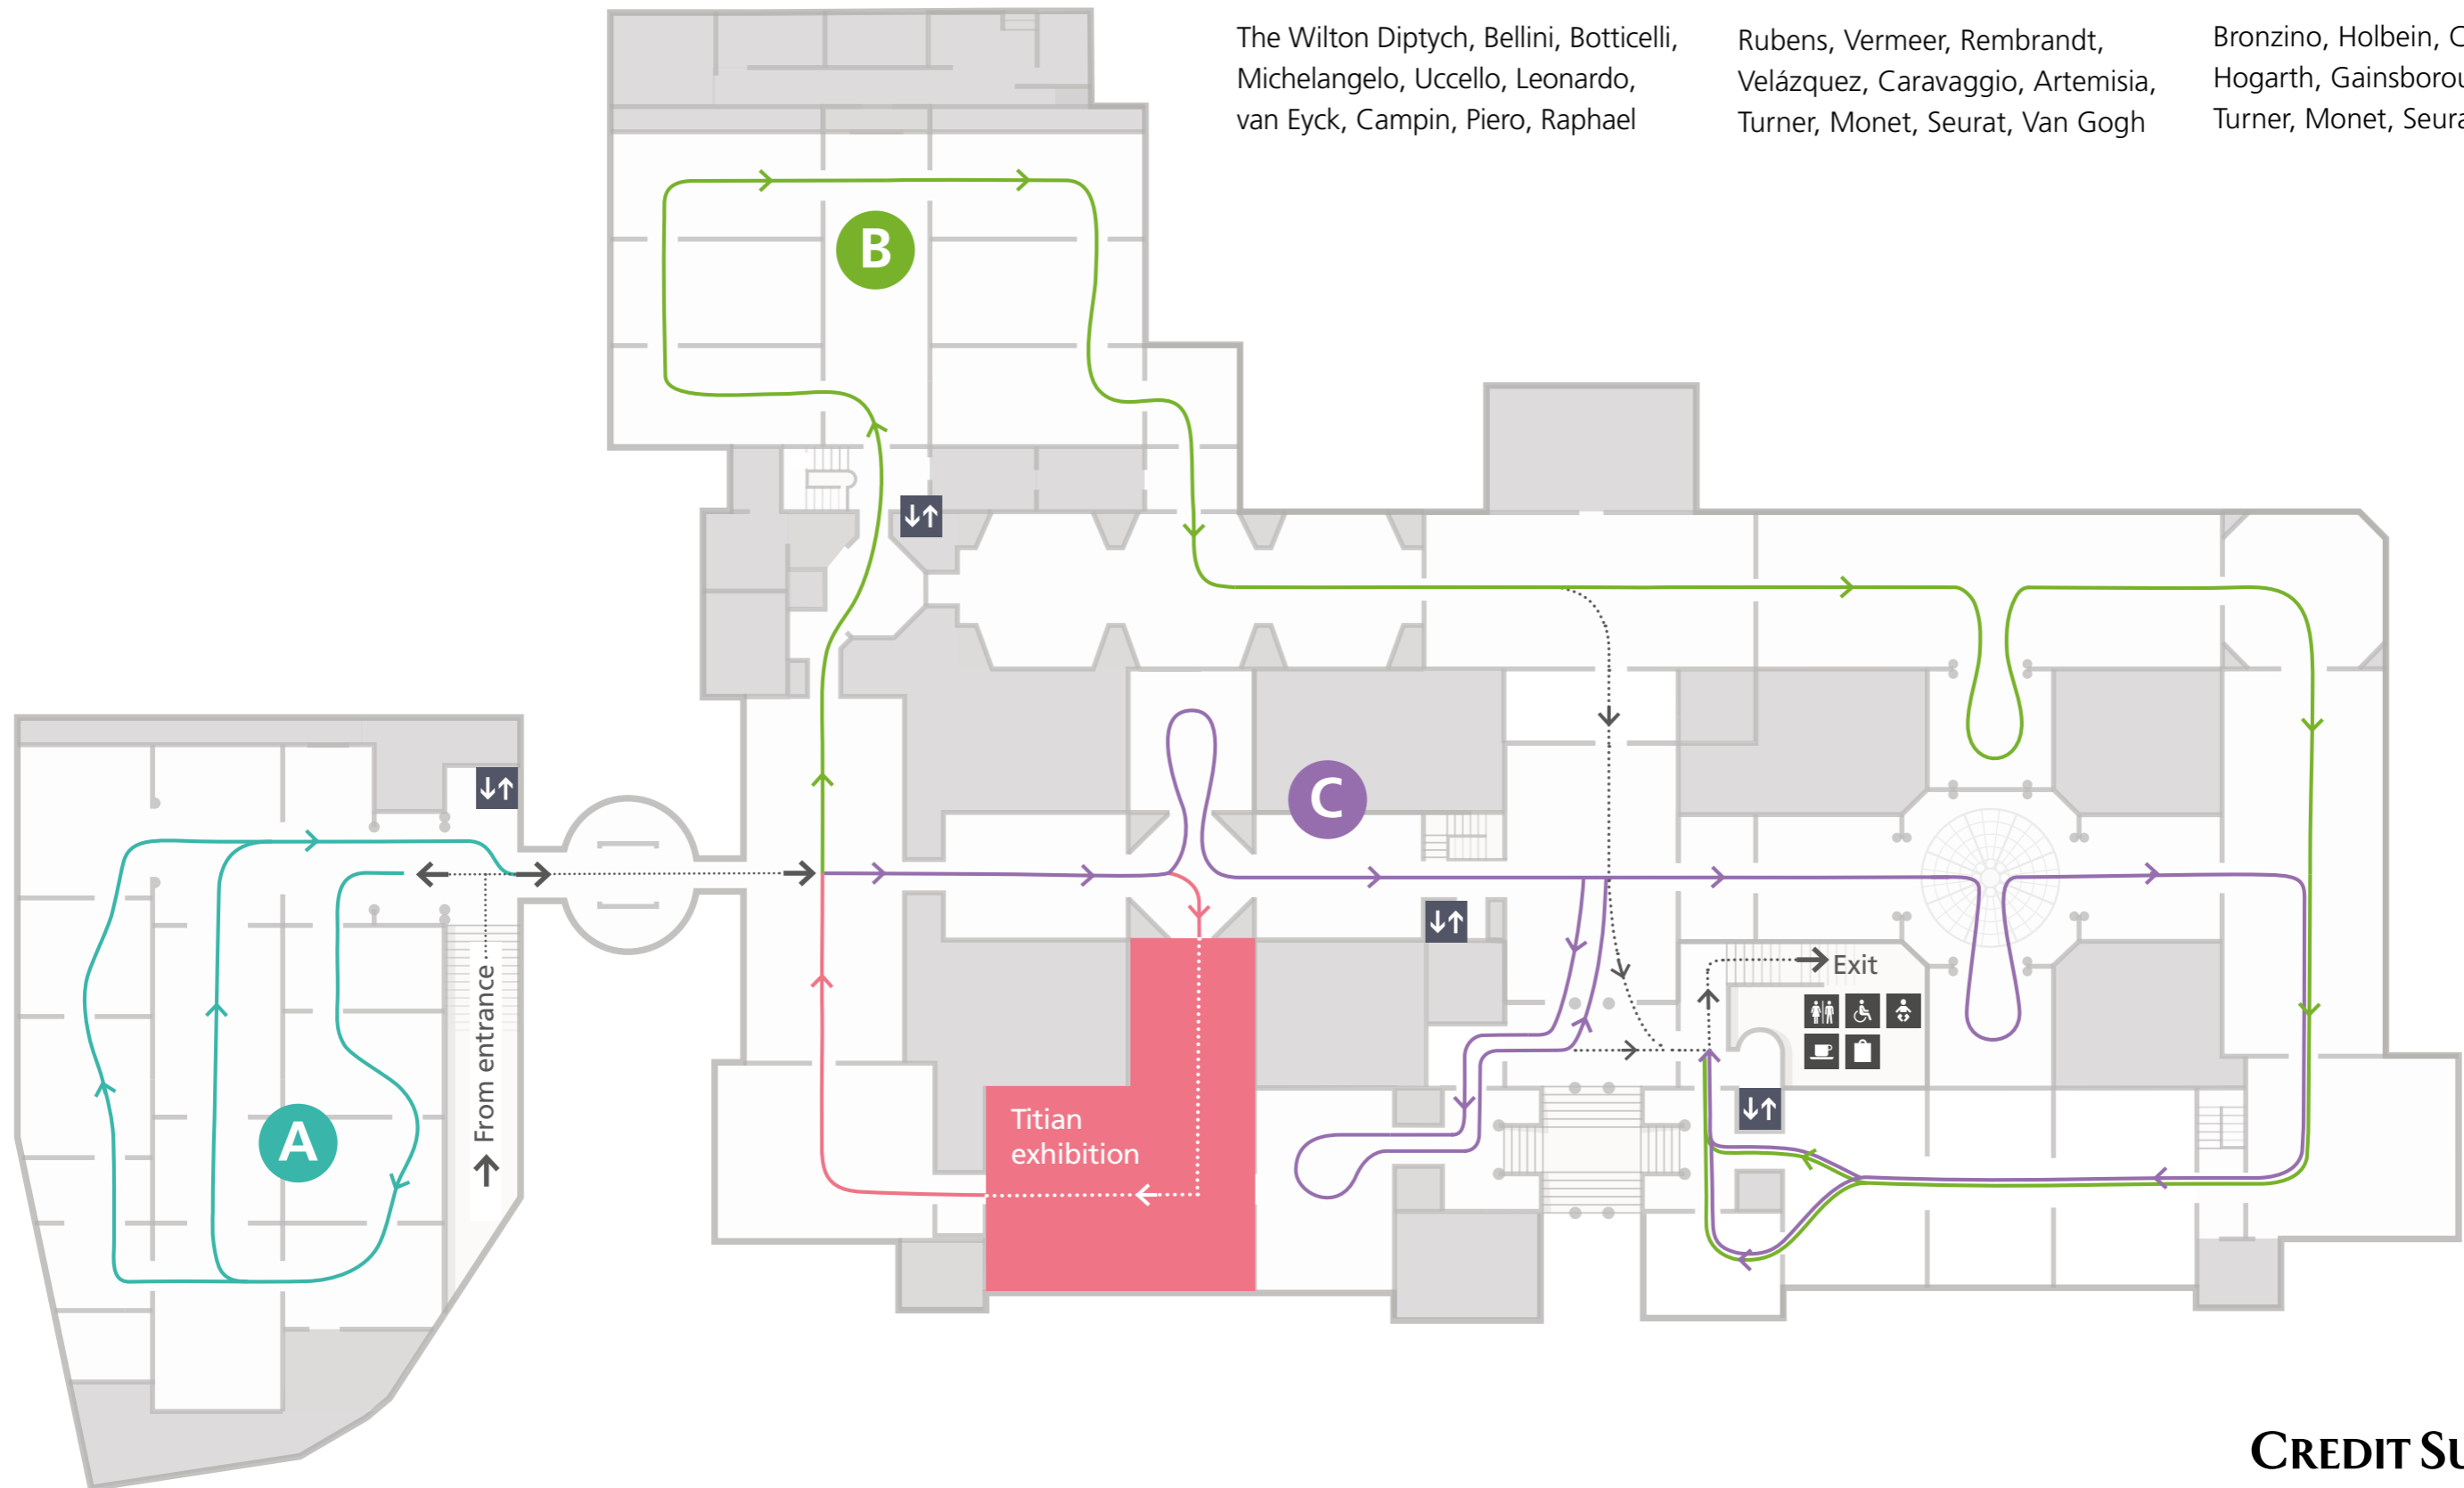

Art routes

A

Route takes 25 minutes*

The Wilton Diptych, Bellini, Botticelli, Michelangelo, Uccello, Leonardo, van Eyck, Campin, Piero, Raphael

B

Route takes 35 minutes*

Rubens, Vermeer, Rembrandt, Velázquez, Caravaggio, Artemisia, Turner, Monet, Seurat, Van Gogh

C

Route takes 25 minutes*

Bronzino, Holbein, Canaletto, Hogarth, Gainsborough, Constable, Turner, Monet, Seurat, Van Gogh

* Route times are approximate

Art routes

A

Route takes 25 minutes*

The Wilton Diptych, Bellini, Botticelli, Michelangelo, Uccello, Leonardo, van Eyck, Campin, Piero, Raphael

B

Route takes 35 minutes*

Rubens, Vermeer, Rembrandt, Velázquez, Caravaggio, Artemisia, Turner, Monet, Seurat, Van Gogh

C

Route takes 25 minutes*

Bronzino, Holbein, Canaletto, Hogarth, Gainsborough, Constable, Turner, Monet, Seurat, Van Gogh

* Route times are approximate