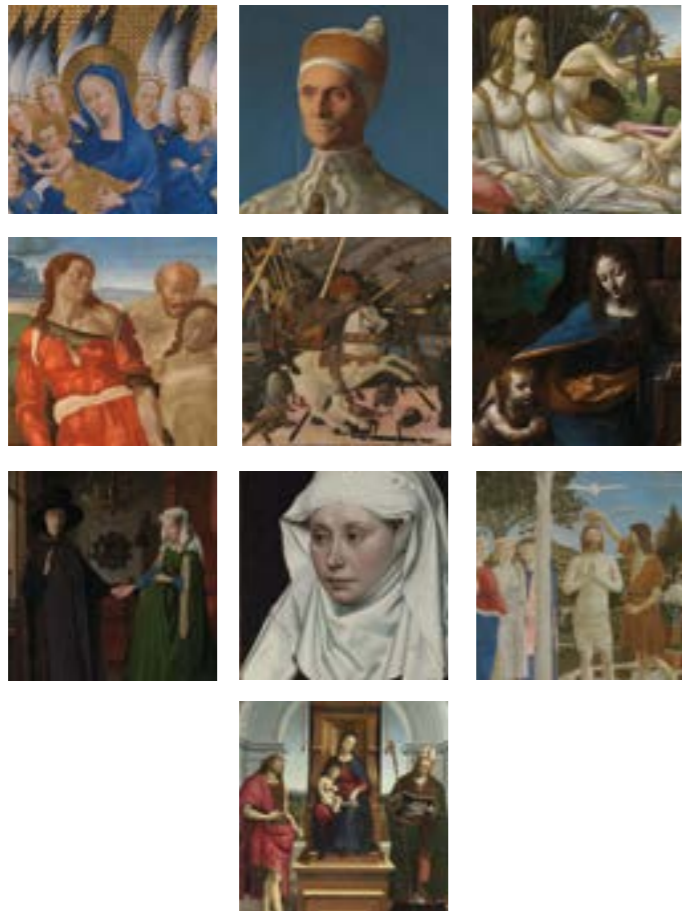

Art routes

A

Route takes 25 minutes*

The Wilton Diptych, Bellini, Botticelli, Michelangelo, Uccello, Leonardo, van Eyck, Campin, Piero, Raphael

B

Route takes 35 minutes*

Rubens, Vermeer, Rembrandt, Velázquez, Caravaggio, Artemisia, Turner, Monet, Seurat, Van Gogh

C

Route takes 25 minutes*

Bronzino, Holbein, Canaletto, Hogarth, Gainsborough, Constable, Turner, Monet, Seurat, Van Gogh

* Route times are approximate

Art routes

A

Route takes 25 minutes*

The Wilton Diptych, Bellini, Botticelli, Michelangelo, Uccello, Leonardo, van Eyck, Campin, Piero, Raphael

B

Route takes 35 minutes*

Rubens, Vermeer, Rembrandt, Velázquez, Caravaggio, Artemisia, Turner, Monet, Seurat, Van Gogh

C

Route takes 25 minutes*

Bronzino, Holbein, Canaletto, Hogarth, Gainsborough, Constable, Turner, Monet, Seurat, Van Gogh