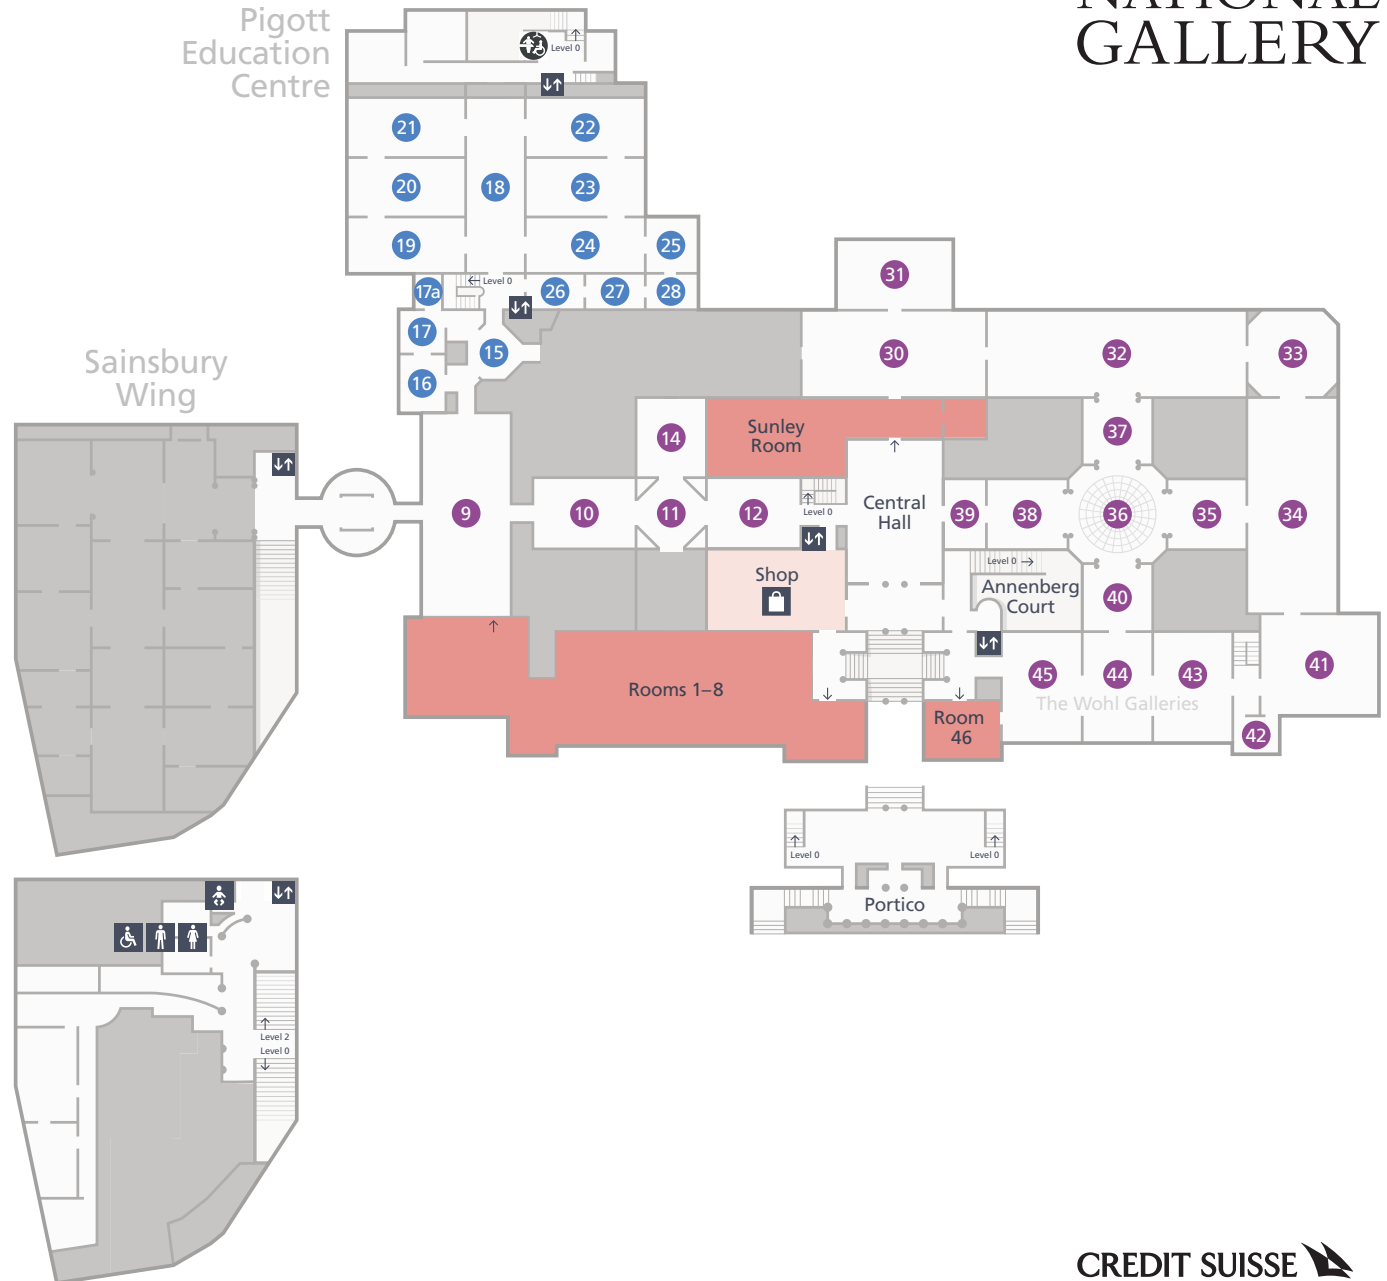

2

Main Floor Galleries

Shop 

Changing Places Toilet 

Pigott
Education
Centre

Sainsbury
Wing

1

Toilets 

0

Ground Floor Galleries

Annenberg Court

Ochre restaurant 

Muriel's Kitchen 

Espresso Bar 

Shop 

Cloakroom 

Toilets    

-1

Theatre 

flat access to theatre via level -2

Toilets   

Key

- | | | | |
|---|-----------------------|---|---------------------|
|  | Information & Tickets |  | Accessible Entrance |
|  | Cloakroom |  | Theatre |
|  | Lifts |  | Shop |
|  | Male Toilets |  | Ochre restaurant |
|  | Female Toilets |  | Muriel's Kitchen |
|  | Accessible Toilets |  | Espresso Bar |
|  | Baby Change | | |

Rooms 15–28

Rembrandt, Rubens, Van Dyck, Hals, Van Eyck, Vermeer, Cranach, Cuyp, Van Huysum, Bosschaert

Rooms 9–45

Leonardo, Michelangelo, Holbein, Botticelli, Piero, Titian, Raphael, Caravaggio, Artemisia, Velázquez, Turner, Constable, Gainsborough, Stubbs, Hogarth, Seurat, Monet, Van Gogh