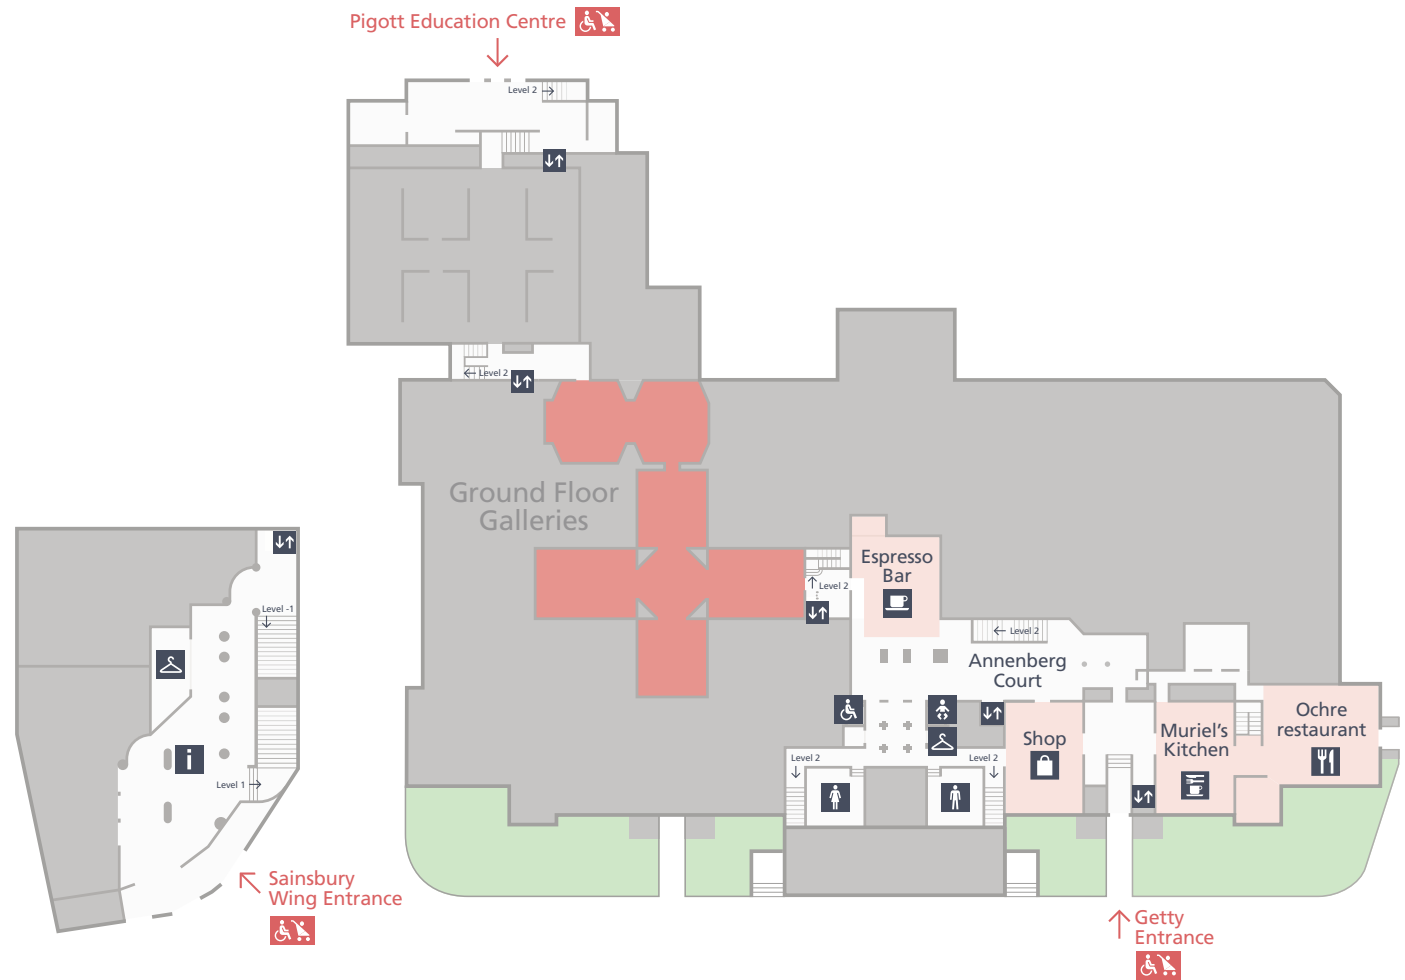

2

Main Floor Galleries

Shop 

Changing Places Toilet 

Pigott
Education
Centre

Sainsbury
Wing

1

Toilets 

0

Ground Floor Galleries

Annenberg Court

Ochre restaurant 

Muriel's Kitchen 

Espresso Bar 

Shop 

Cloakroom 

Toilets    

-1

Theatre 

flat access to theatre via level -2

Toilets   

Key

- | | | | |
|---|-----------------------|---|---------------------|
|  | Information & Tickets |  | Accessible Entrance |
|  | Cloakroom |  | Theatre |
|  | Lifts |  | Shop |
|  | Male Toilets |  | Ochre restaurant |
|  | Female Toilets |  | Muriel's Kitchen |
|  | Accessible Toilets |  | Espresso Bar |
|  | Baby Change | | |

Rooms 15–28

Rembrandt, Rubens, Van Dyck, Hals, Van Eyck, Vermeer, Cranach, Cuyp, Van Huysum, Bosschaert

Rooms 9–45

Leonardo, Michelangelo, Holbein, Botticelli, Piero, Titian, Raphael, Caravaggio, Artemisia, Velázquez, Turner, Constable, Gainsborough, Stubbs, Hogarth, Seurat, Monet, Van Gogh