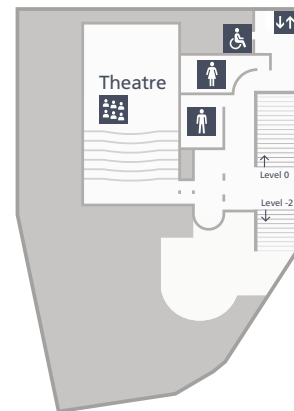

2

Main Floor Galleries

Shop 

Changing Places Toilet 

Pigott
Education
Centre

Sainsbury
Wing

1

Toilets 

0

Ground Floor Galleries

Annenberg Court

Ochre restaurant 

Muriel's Kitchen 

Espresso Bar 

Shop 

Cloakroom 

Toilets    

-1

Theatre 

flat access to theatre via level -2

Toilets   

Key

- | | | | |
|---|-----------------------|---|---------------------|
|  | Information & Tickets |  | Accessible Entrance |
|  | Cloakroom |  | Theatre |
|  | Lifts |  | Shop |
|  | Male Toilets |  | Ochre restaurant |
|  | Female Toilets |  | Muriel's Kitchen |
|  | Accessible Toilets |  | Espresso Bar |
|  | Baby Change | | |