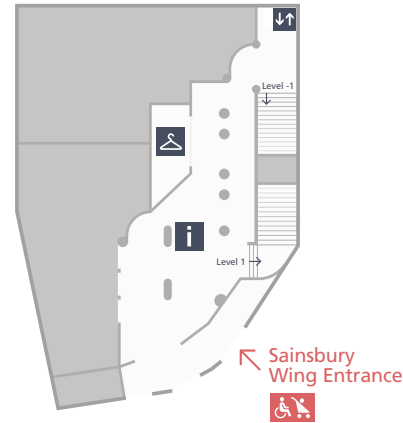

2

Main Floor Galleries

Shop 

Changing Places Toilet 

Pigott
Education
Centre

Sainsbury
Wing

1

Toilets 

0

Ground Floor Galleries

Annenberg Court

Ochre restaurant 

Muriel's Kitchen 

Espresso Bar 

Shop 

Cloakroom 

Toilets    

-1

Theatre 

flat access to theatre via level -2

Toilets   

Key

- | | | | |
|---|-----------------------|---|---------------------|
|  | Information & Tickets |  | Accessible Entrance |
|  | Cloakroom |  | Theatre |
|  | Lifts |  | Shop |
|  | Male Toilets |  | Ochre restaurant |
|  | Female Toilets |  | Muriel's Kitchen |
|  | Accessible Toilets |  | Espresso Bar |
|  | Baby Change | | |