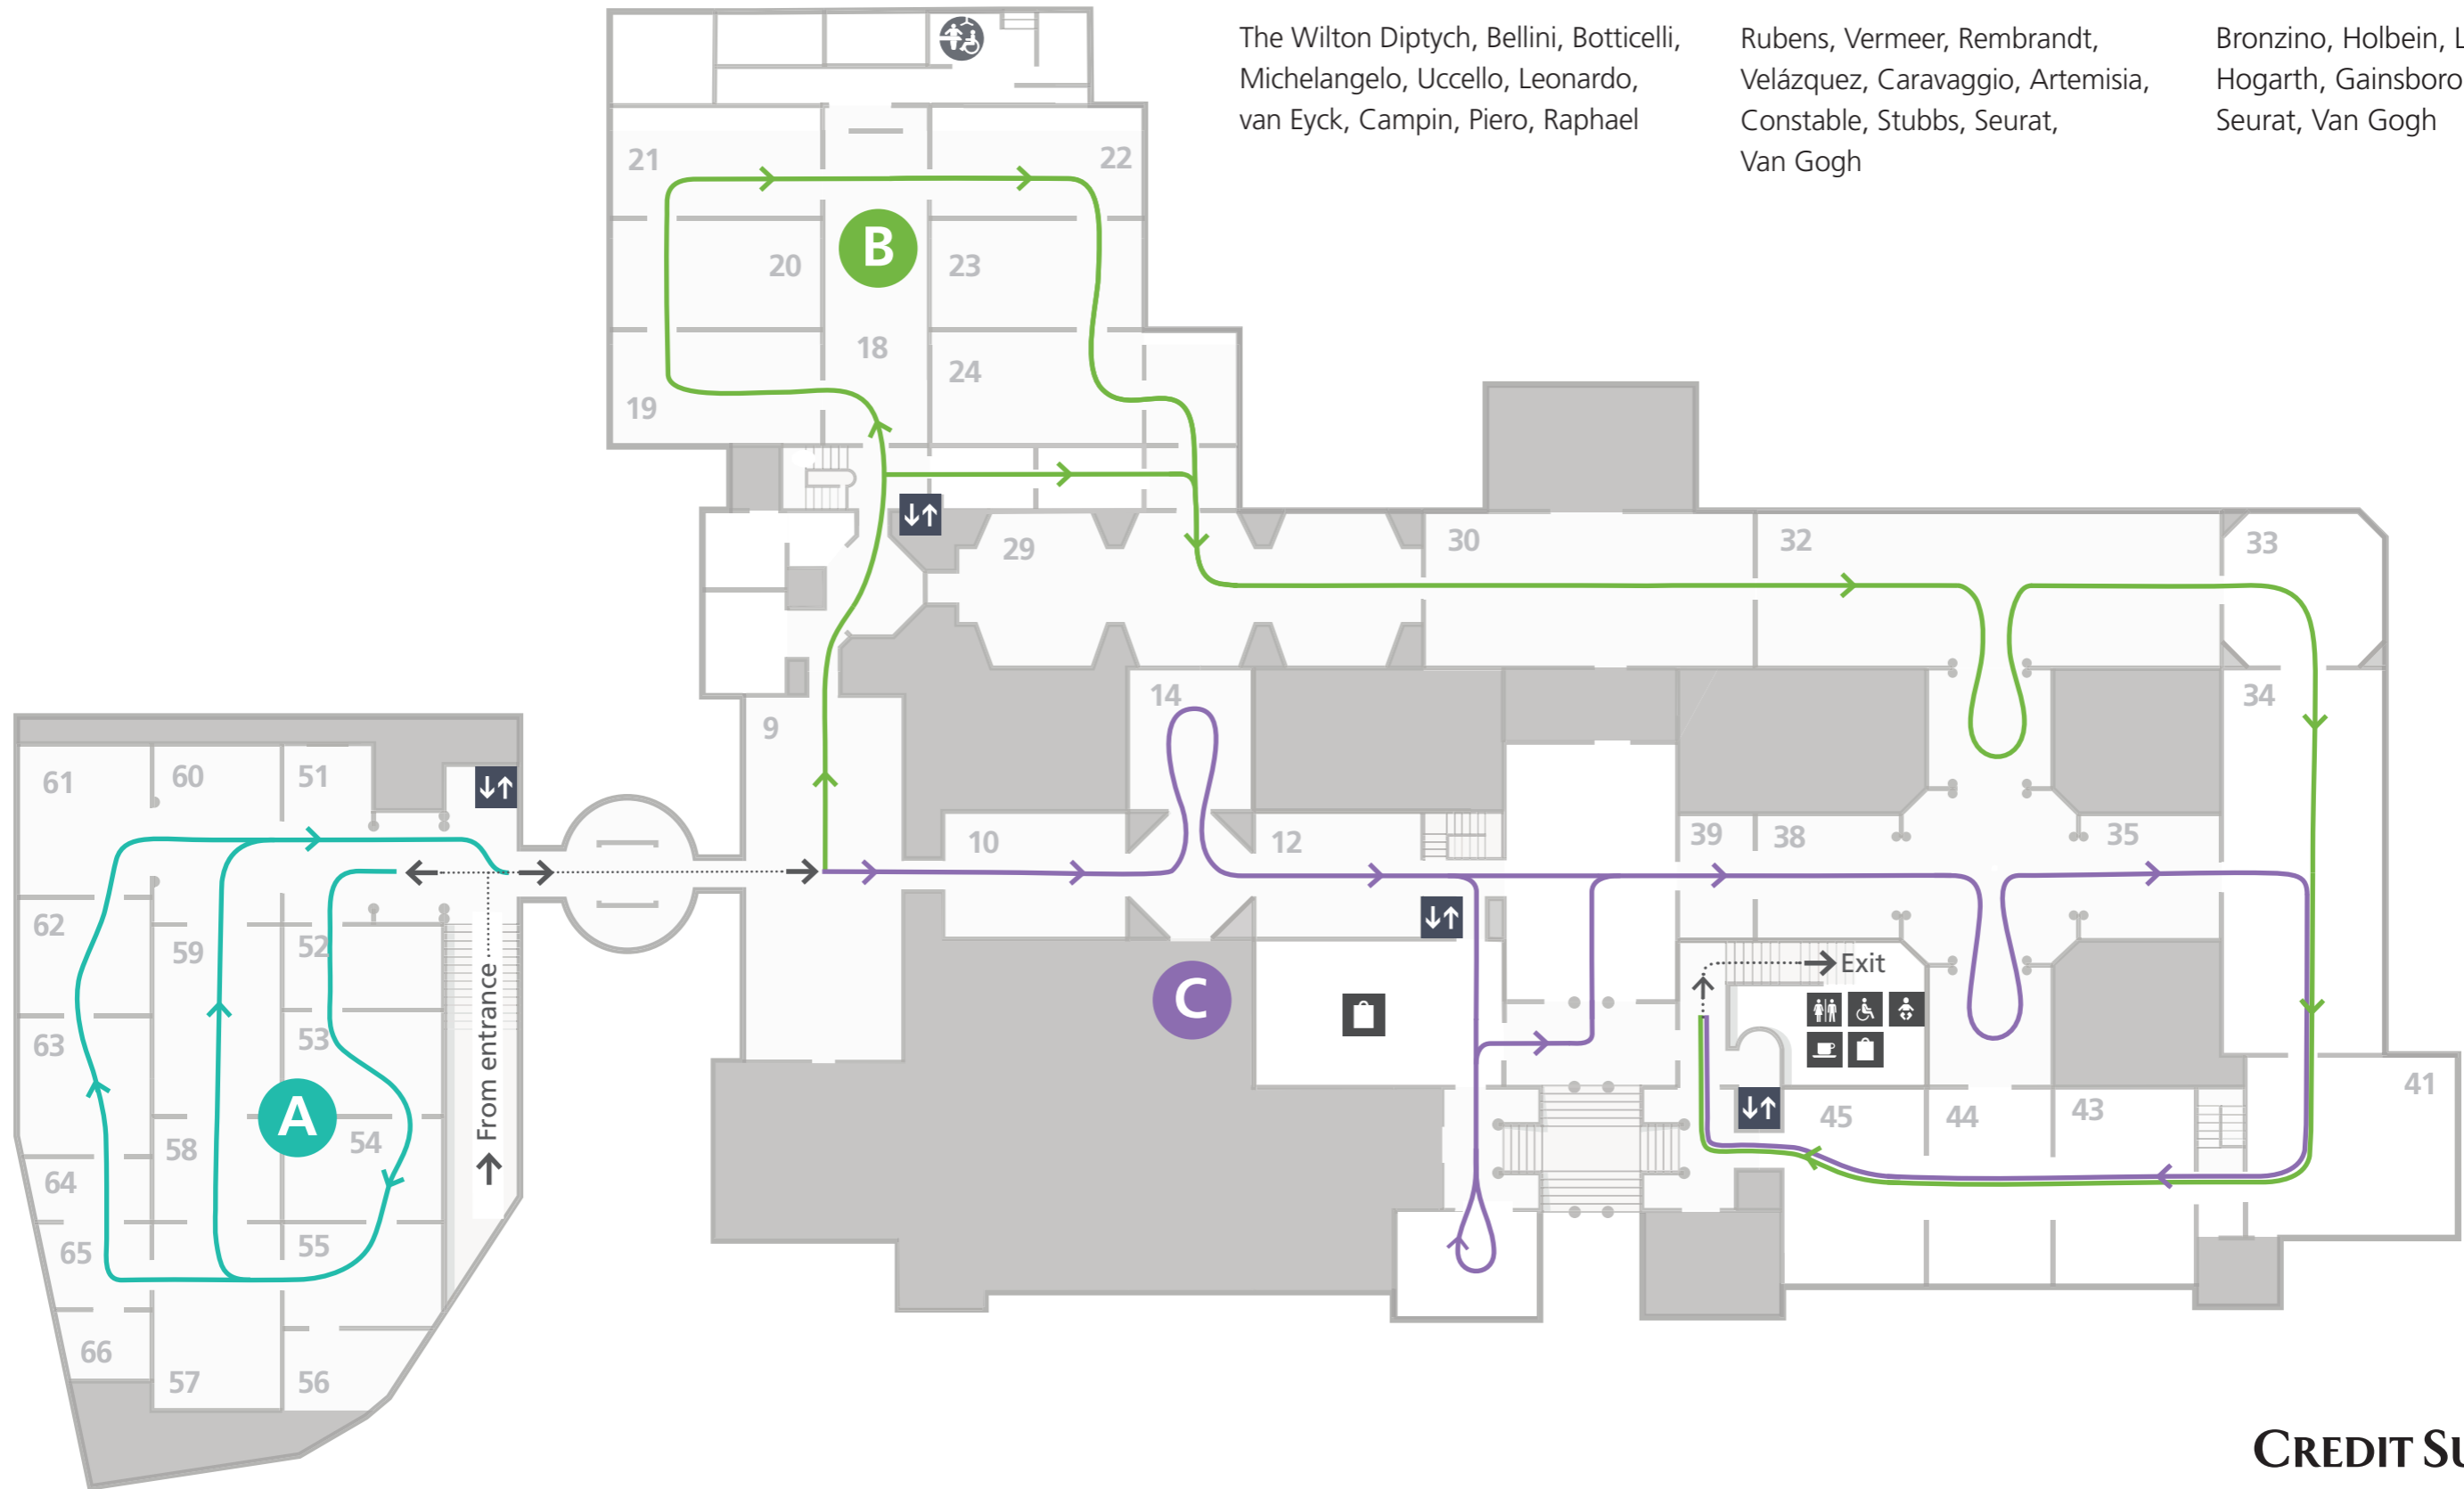

Art routes

A

Route takes 25 minutes*

The Wilton Diptych, Bellini, Botticelli, Michelangelo, Uccello, Leonardo, van Eyck, Campin, Piero, Raphael

B

Route takes 35 minutes*

Rubens, Vermeer, Rembrandt, Velázquez, Caravaggio, Artemisia, Constable, Stubbs, Seurat, Van Gogh

C

Route takes 25 minutes*

Bronzino, Holbein, Lotto, Titian, Hogarth, Gainsborough, Stubbs, Seurat, Van Gogh

* Route times are approximate

Art routes

A

Route takes 25 minutes*

The Wilton Diptych, Bellini, Botticelli, Michelangelo, Uccello, Leonardo, Van Eyck, Campin, Piero, Raphael

B

Route takes 35 minutes*

Rubens, Vermeer, Rembrandt, Velázquez, Caravaggio, Artemisia, Constable, Stubbs, Seurat, Van Gogh

C

Route takes 25 minutes*

Bronzino, Holbein, Lotto, Titian, Hogarth, Gainsborough, Stubbs, Seurat, Van Gogh

* Route times are approximate