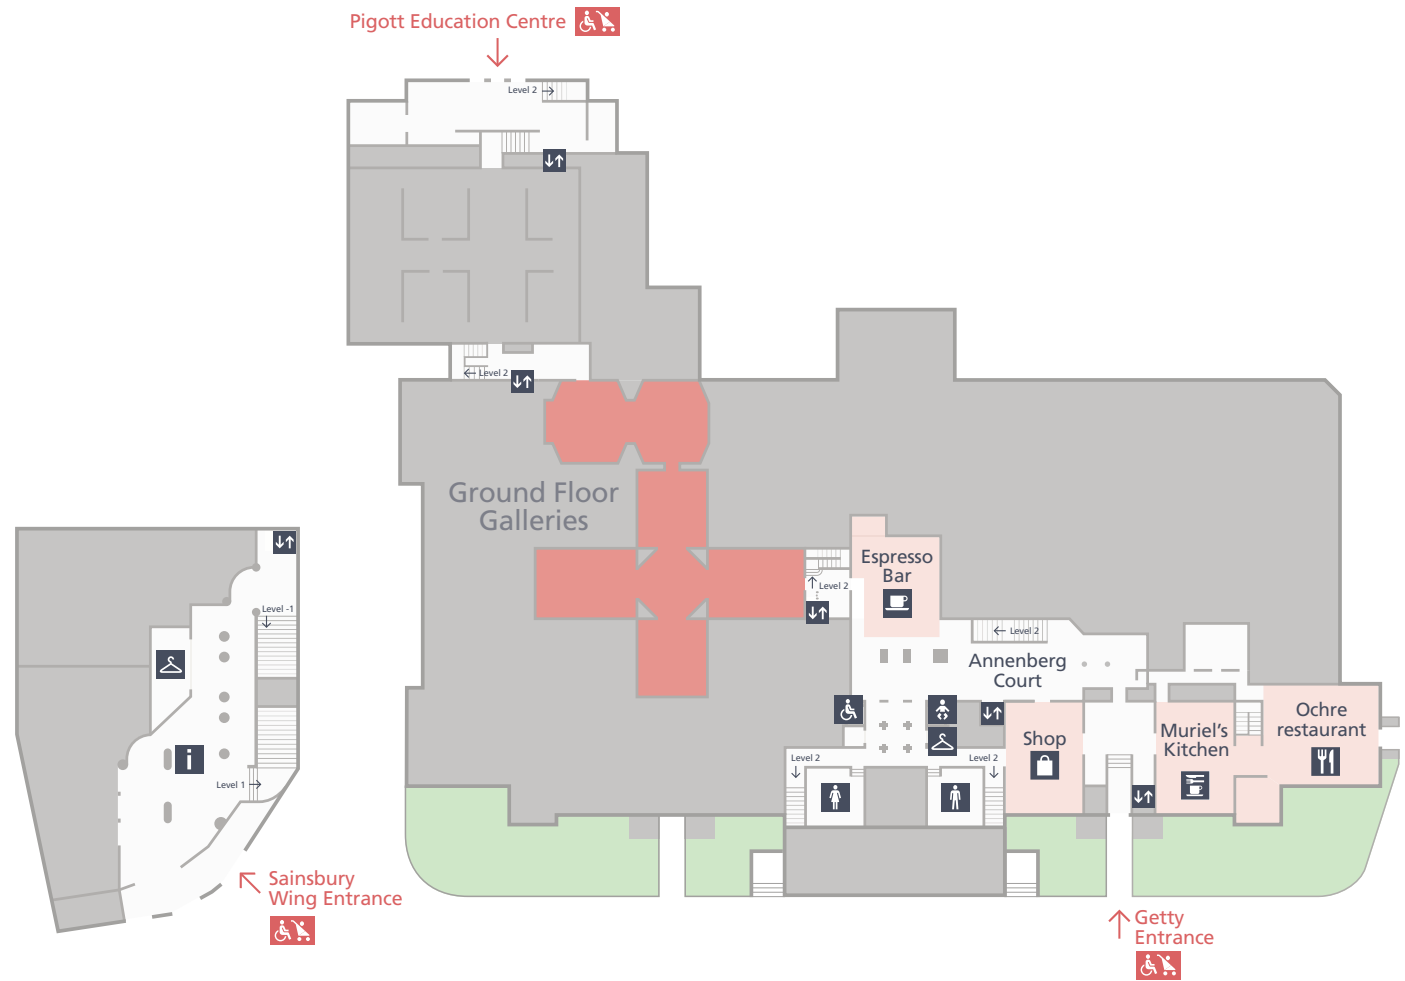

2

Main Floor Galleries

Shop 

Changing Places Toilet 

Pigott Education Centre

Sainsbury Wing

1

Toilets    

0

Ground Floor Galleries

Annenberg Court

Ochre restaurant 

Muriel's Kitchen 

Espresso Bar 

Shop 

Cloakroom 

Toilets    

-1

Theatre 

flat access to theatre via level -2 

Toilets   

Key

-  Information & Tickets
-  Cloakroom
-  Lifts
-  Male Toilets
-  Female Toilets
-  Accessible Toilets
-  Baby Change

-  Accessible Entrance
-  Theatre
-  Shop
-  Ochre restaurant
-  Muriel's Kitchen
-  Espresso Bar

Rooms 15–28

Rembrandt, Rubens, Van Dyck, Hals, Van Eyck, Vermeer, Cranach, Cuyp, Van Huysum, Bosschaert

Rooms 9–45

Leonardo, Michelangelo, Holbein, Botticelli, Piero, Titian, Raphael, Caravaggio, Artemisia, Velázquez, Turner, Constable, Gainsborough, Stubbs, Hogarth, Seurat, Monet, Van Gogh