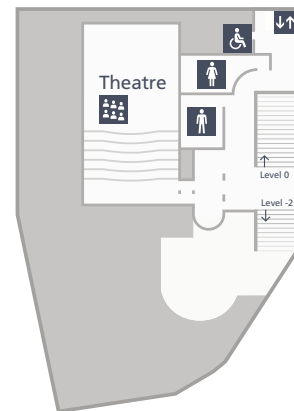

2

Main Floor Galleries

Shop 

Changing Places Toilet 

Pigott Education Centre

Sainsbury Wing

1

Toilets    

0

Ground Floor Galleries

Annenberg Court

Ochre restaurant 

Muriel's Kitchen 

Espresso Bar 

Shop 

Cloakroom 

Toilets    

-1

Theatre 

flat access to theatre via level -2 

Toilets   

Key

-  Information & Tickets
-  Cloakroom
-  Lifts
-  Male Toilets
-  Female Toilets
-  Accessible Toilets
-  Baby Change

-  Accessible Entrance
-  Theatre
-  Shop
-  Ochre restaurant
-  Muriel's Kitchen
-  Espresso Bar