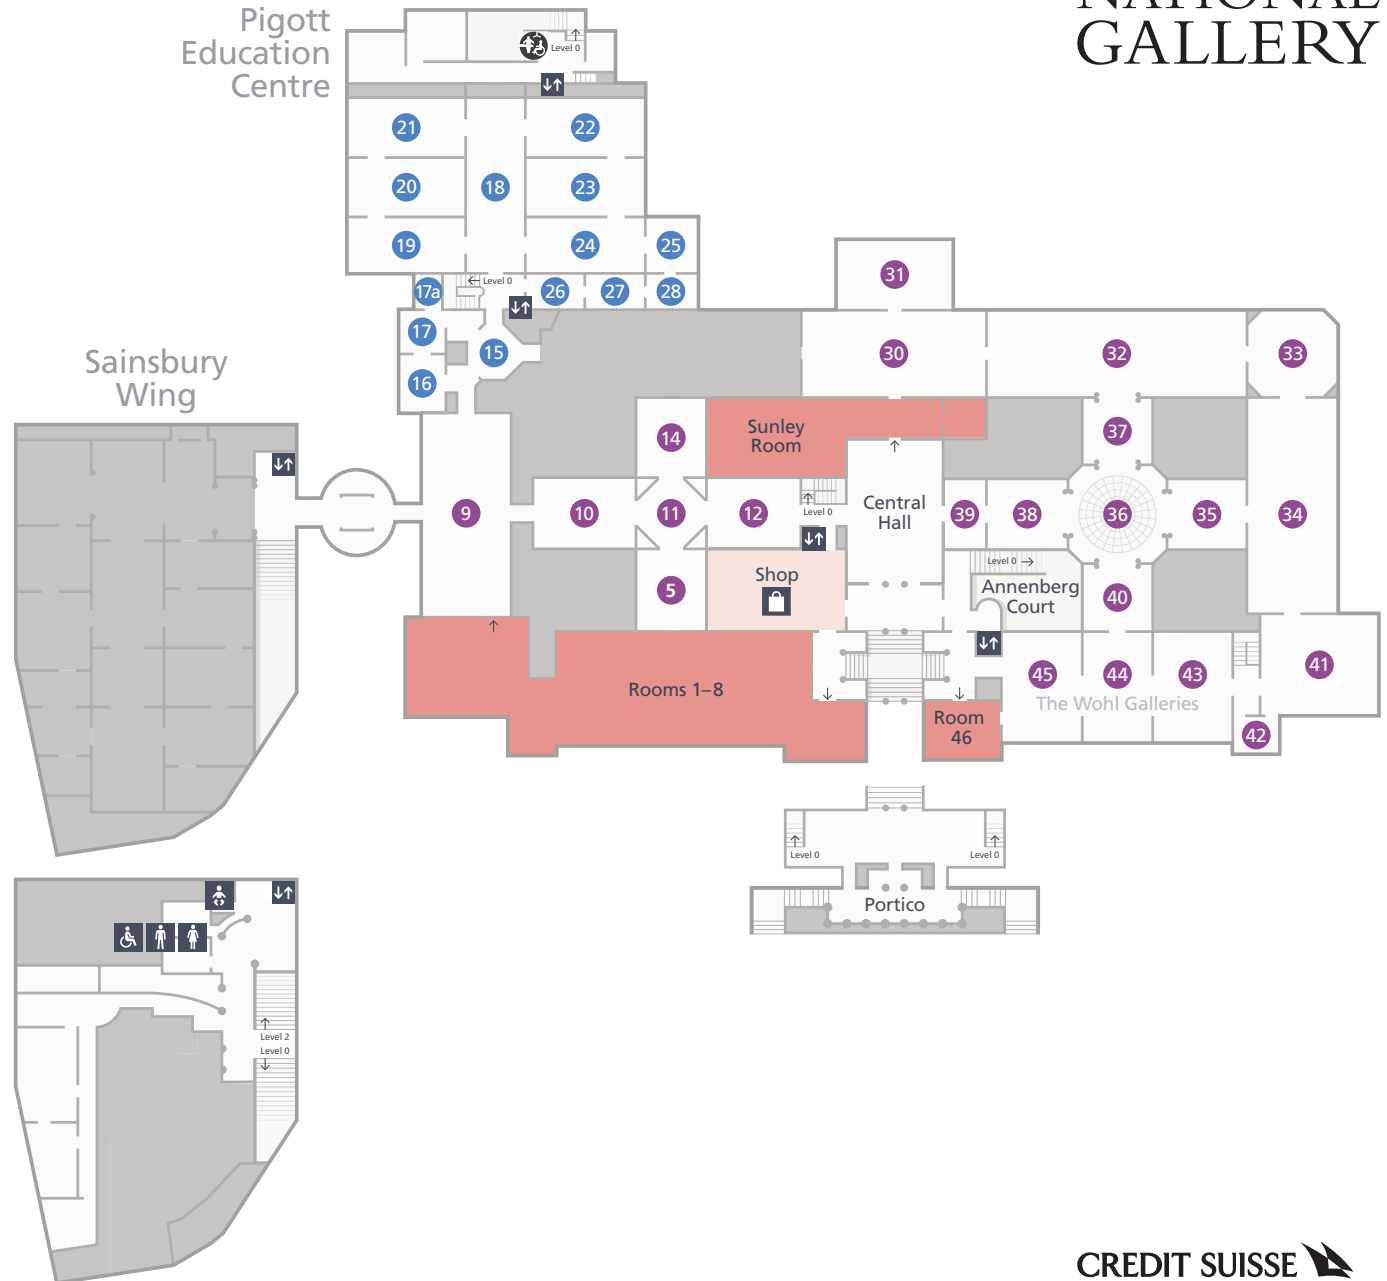

2

Main Floor Galleries

Shop 

Changing Places Toilet 

Pigott Education Centre

Sainsbury Wing

1

Toilets    

0

Ground Floor Galleries

Annenberg Court

Ochre restaurant 

Muriel's Kitchen 

Espresso Bar 

Shop 

Cloakroom 

Toilets    

-1

Theatre 

flat access to theatre via level -2 

Toilets   

Key

-  Information & Tickets
-  Cloakroom
-  Lifts
-  Male Toilets
-  Female Toilets
-  Accessible Toilets
-  Baby Change

-  Accessible Entrance
-  Theatre
-  Shop
-  Ochre restaurant
-  Muriel's Kitchen
-  Espresso Bar

Rooms 15–28

Rembrandt, Rubens, Van Dyck, Hals, Van Eyck, Vermeer, Cranach, Cuyp, Van Huysum, Bosschaert

Rooms 9–45

Leonardo, Michelangelo, Holbein, Botticelli, Piero, Titian, Raphael, Caravaggio, Artemisia, Velázquez, Turner, Constable, Gainsborough, Stubbs, Hogarth, Seurat, Monet, Van Gogh