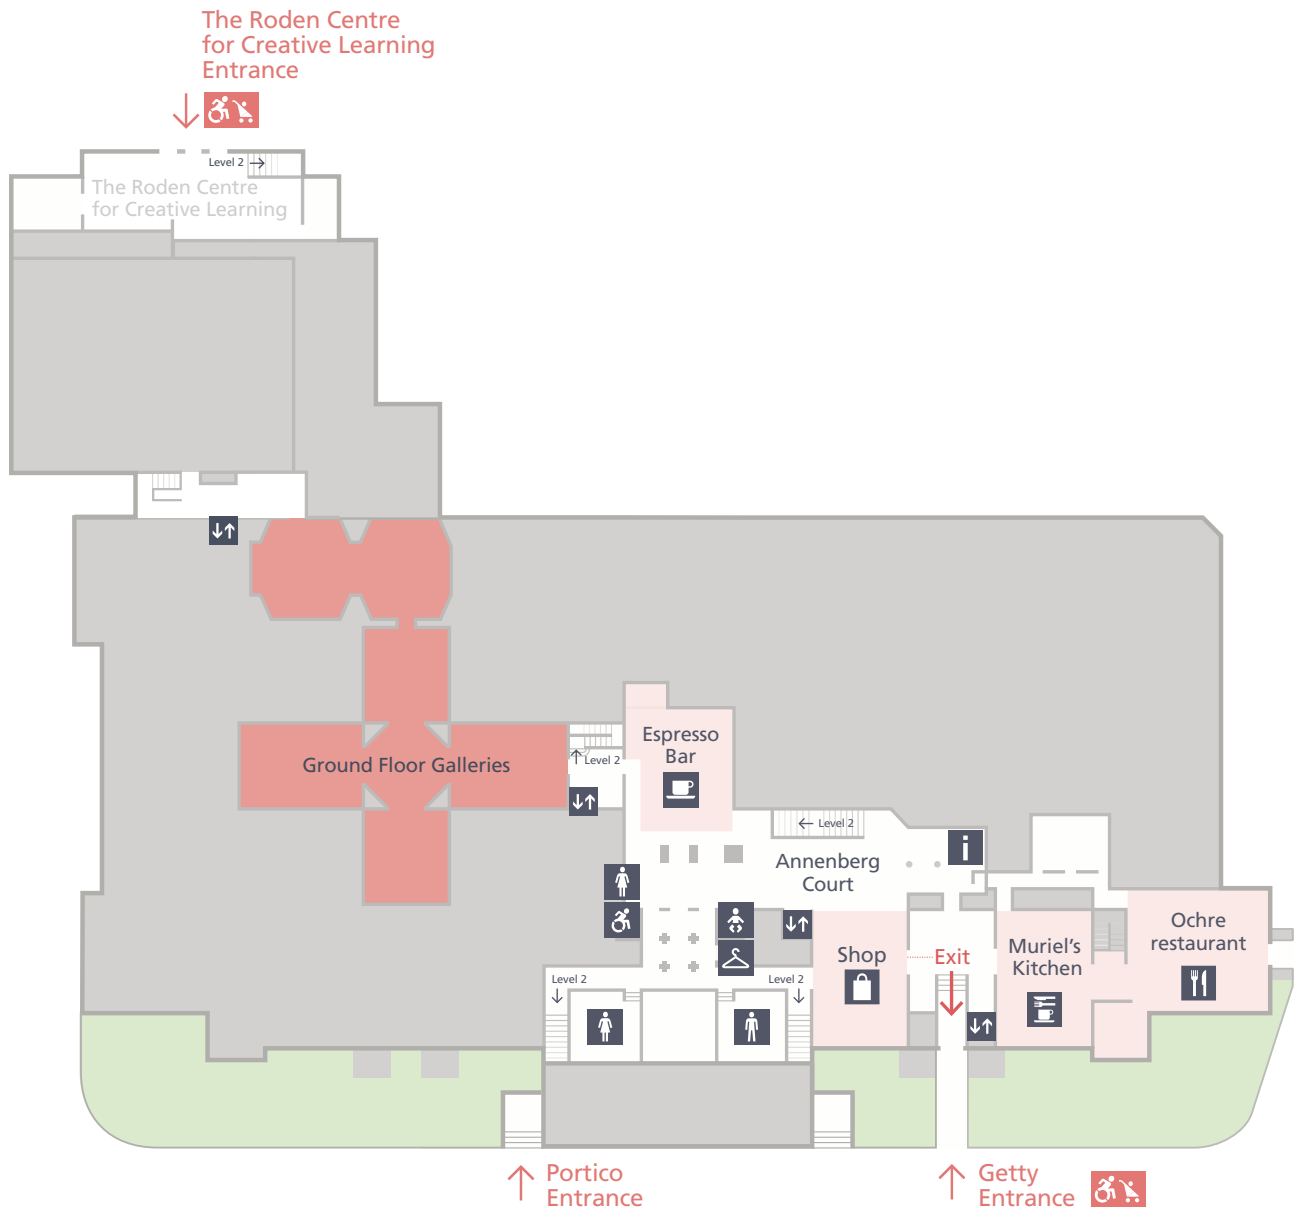

2 Main Floor Galleries

Lifts 

Shop 

Information, tickets & Membership 

0 Ground Floor Galleries

- Shop 
- Ochre restaurant 
- Muriel's Kitchen 
- Espresso Bar 
- Cloakroom 
- Toilets 

Key

- | | | | |
|---|--|--|---|
|  Information, tickets & Membership |  Male toilets |  Baby change |  Muriel's Kitchen |
|  Cloakroom |  Female toilets |  Shop |  Ochre restaurant |
|  Lifts |  Accessible toilets |  Espresso Bar |  Temporary exhibition (Admission charge may apply) |