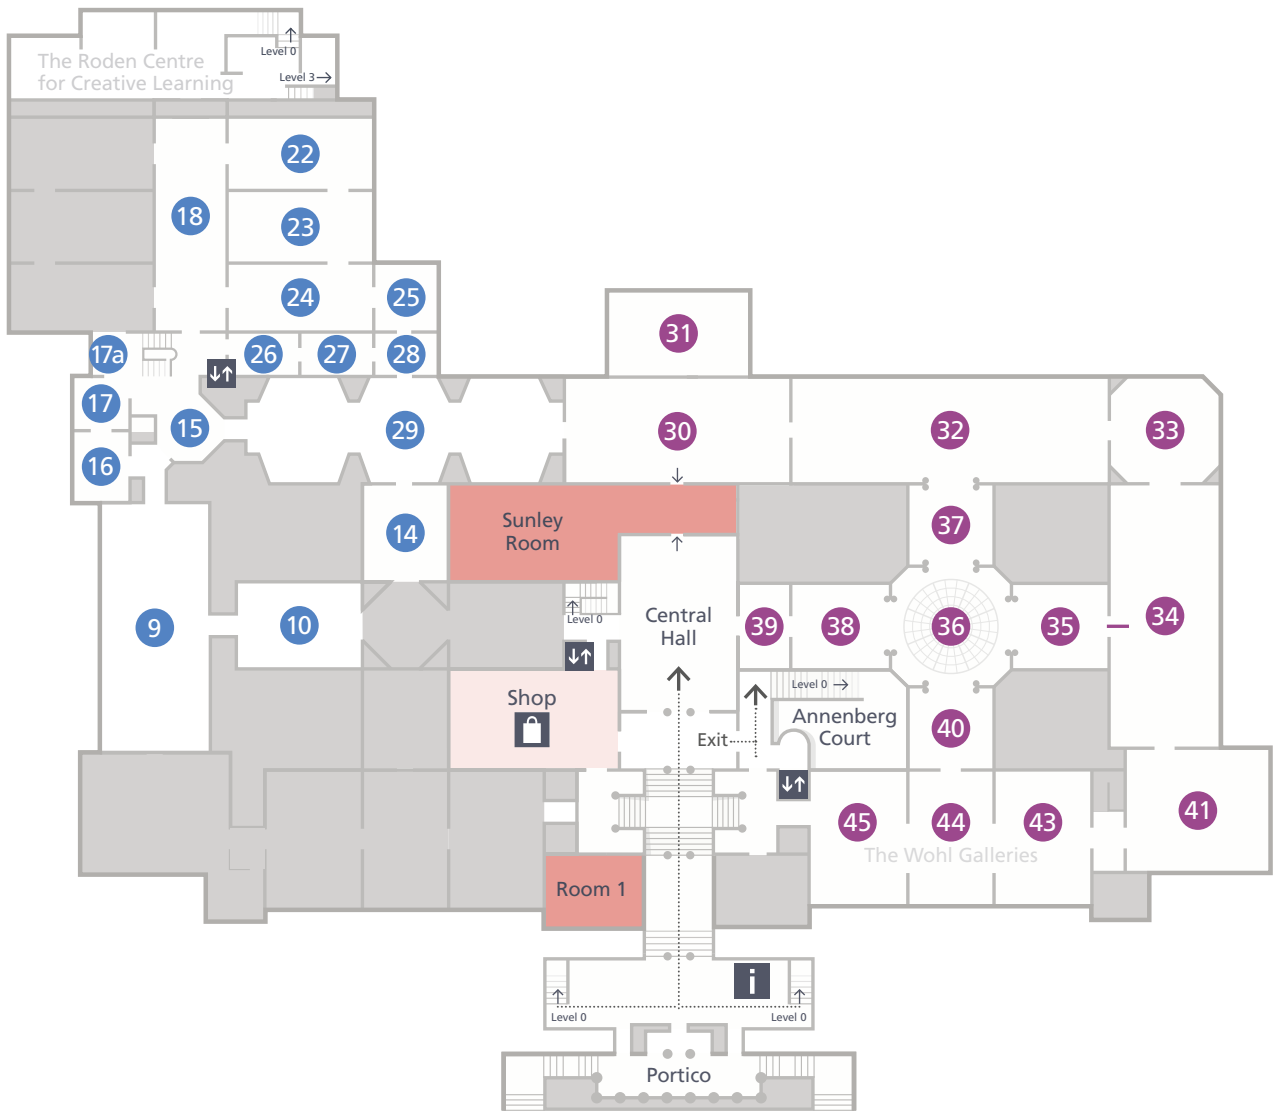

2 Main Floor Galleries

Lifts 

Shop 

Information, tickets & Membership 

0 Ground Floor Galleries

- Shop 
- Ochre restaurant 
- Muriel's Kitchen 
- Espresso Bar 
- Cloakroom 
- Toilets 

Key

- | | | | |
|---|--|--|---|
|  Information, tickets & Membership |  Male toilets |  Baby change |  Muriel's Kitchen |
|  Cloakroom |  Female toilets |  Shop |  Ochre restaurant |
|  Lifts |  Accessible toilets |  Espresso Bar |  Temporary exhibition (Admission charge may apply) |