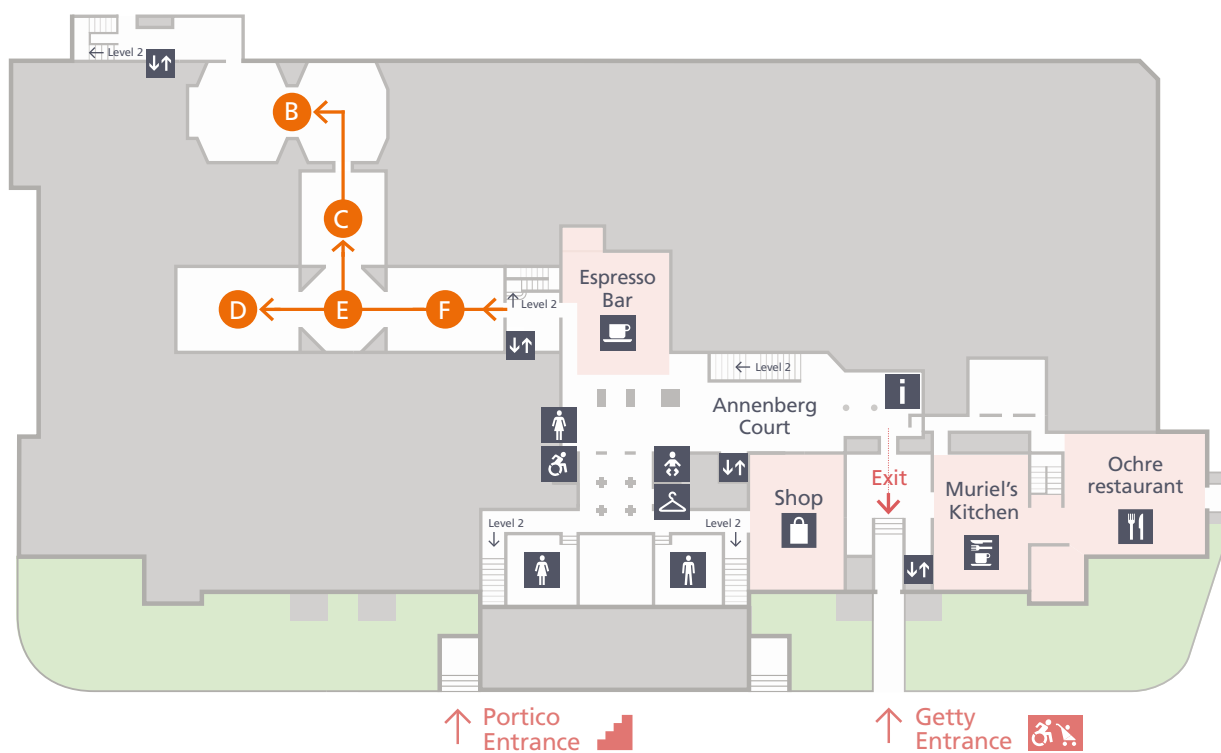

2 Main Floor Galleries

Lifts 

Shop 

Information, tickets & Membership 

0 Ground Floor Galleries

- Shop 
- Ochre restaurant 
- Muriel's Kitchen 
- Espresso Bar 
- Cloakroom 
- Toilets 

Key

- | | | | |
|---|--|--|---|
|  Information, tickets & Membership |  Male toilets |  Baby change |  Muriel's Kitchen |
|  Cloakroom |  Female toilets |  Shop |  Ochre restaurant |
|  Lifts |  Accessible toilets |  Espresso Bar |  Temporary exhibition (Admission change may apply) |

Rooms 9–29

Take this route to discover our
Renaissance, Dutch & Flemish paintings

Cranach, Holbein, Leonardo, Mantegna, Raphael, Rembrandt,
Rubens, Titian, Ruysch, Van Eyck

Rooms 30–45

Take this route to see our 17th,
18th century & Impressionist paintings

Constable, Gainsborough, Pissaro, Reni, Rousseau, Seurat,
Stubbs, Turner, Van Gogh, Vigée Le Brun

Rooms B–F

Take this route to discover our
Medieval & Renaissance paintings

Lippi, Perugino, Piero di Cosimo, Piero della Francesca, Uccello