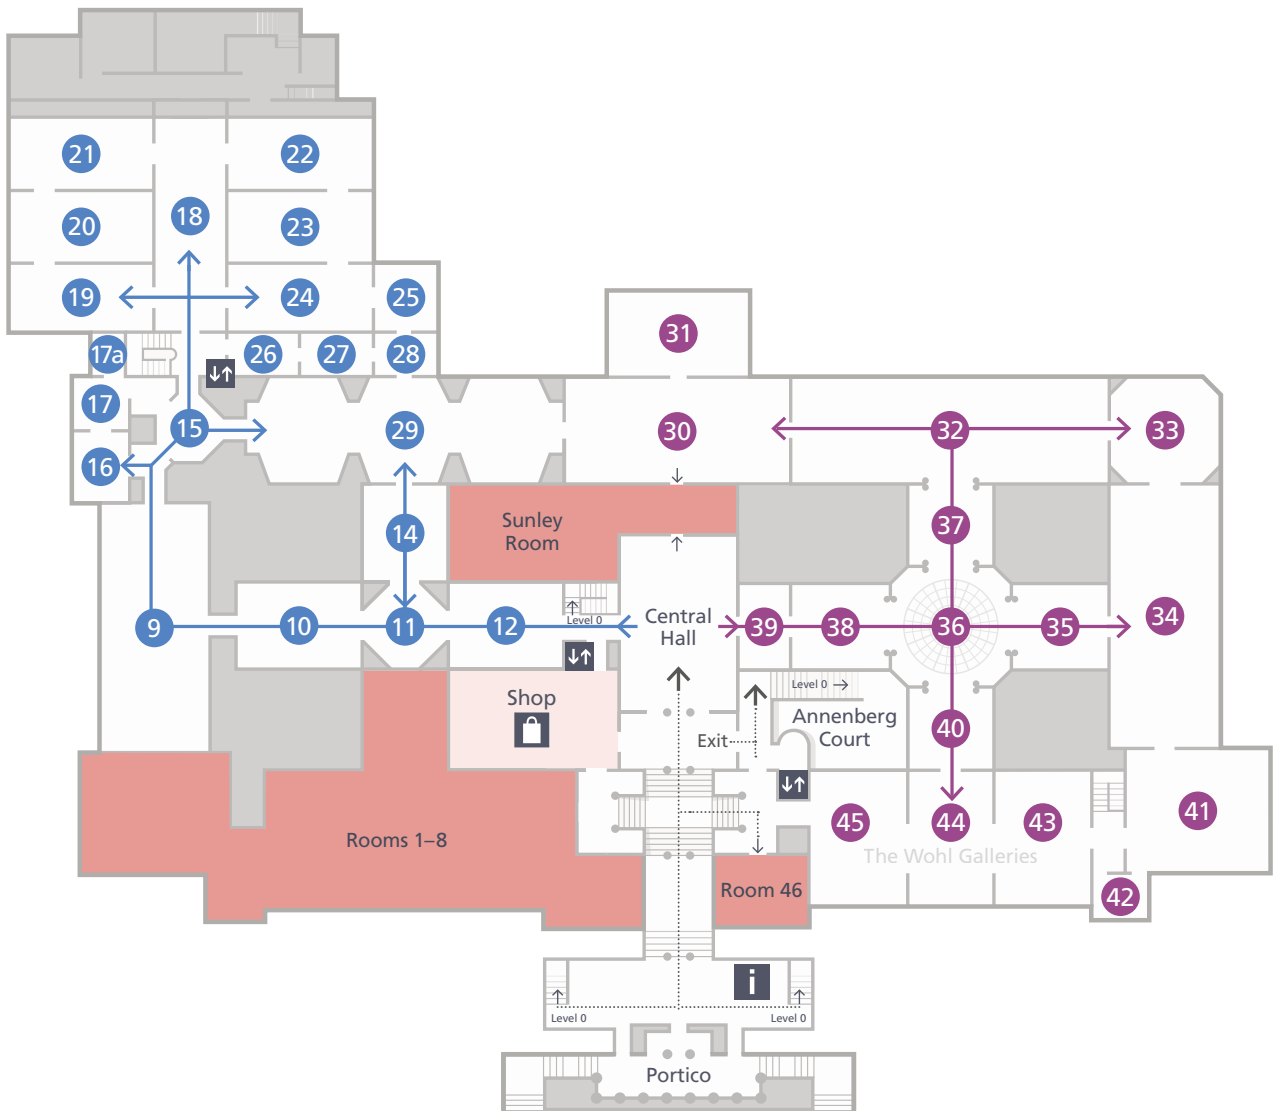

2 Main Floor Galleries

Lifts 

Shop 

Information, tickets & Membership 

0 Ground Floor Galleries

- Shop 
- Ochre restaurant 
- Muriel's Kitchen 
- Espresso Bar 
- Cloakroom 
- Toilets 

Key

- | | | | |
|---|--|--|---|
|  Information, tickets & Membership |  Male toilets |  Baby change |  Muriel's Kitchen |
|  Cloakroom |  Female toilets |  Shop |  Ochre restaurant |
|  Lifts |  Accessible toilets |  Espresso Bar |  Temporary exhibition (Admission change may apply) |

Rooms 9–29

Take this route to discover our
Renaissance, Dutch & Flemish paintings

Cranach, Holbein, Leonardo, Mantegna, Raphael, Rembrandt,
Rubens, Titian, Ruysch, Van Eyck

Rooms 30–45

Take this route to see our 17th,
18th century & Impressionist paintings

Constable, Gainsborough, Pissaro, Reni, Rousseau, Seurat,
Stubbs, Turner, Van Gogh, Vigée Le Brun

Rooms B–F

Take this route to discover our
Medieval & Renaissance paintings

Lippi, Perugino, Piero di Cosimo, Piero della Francesca, Uccello