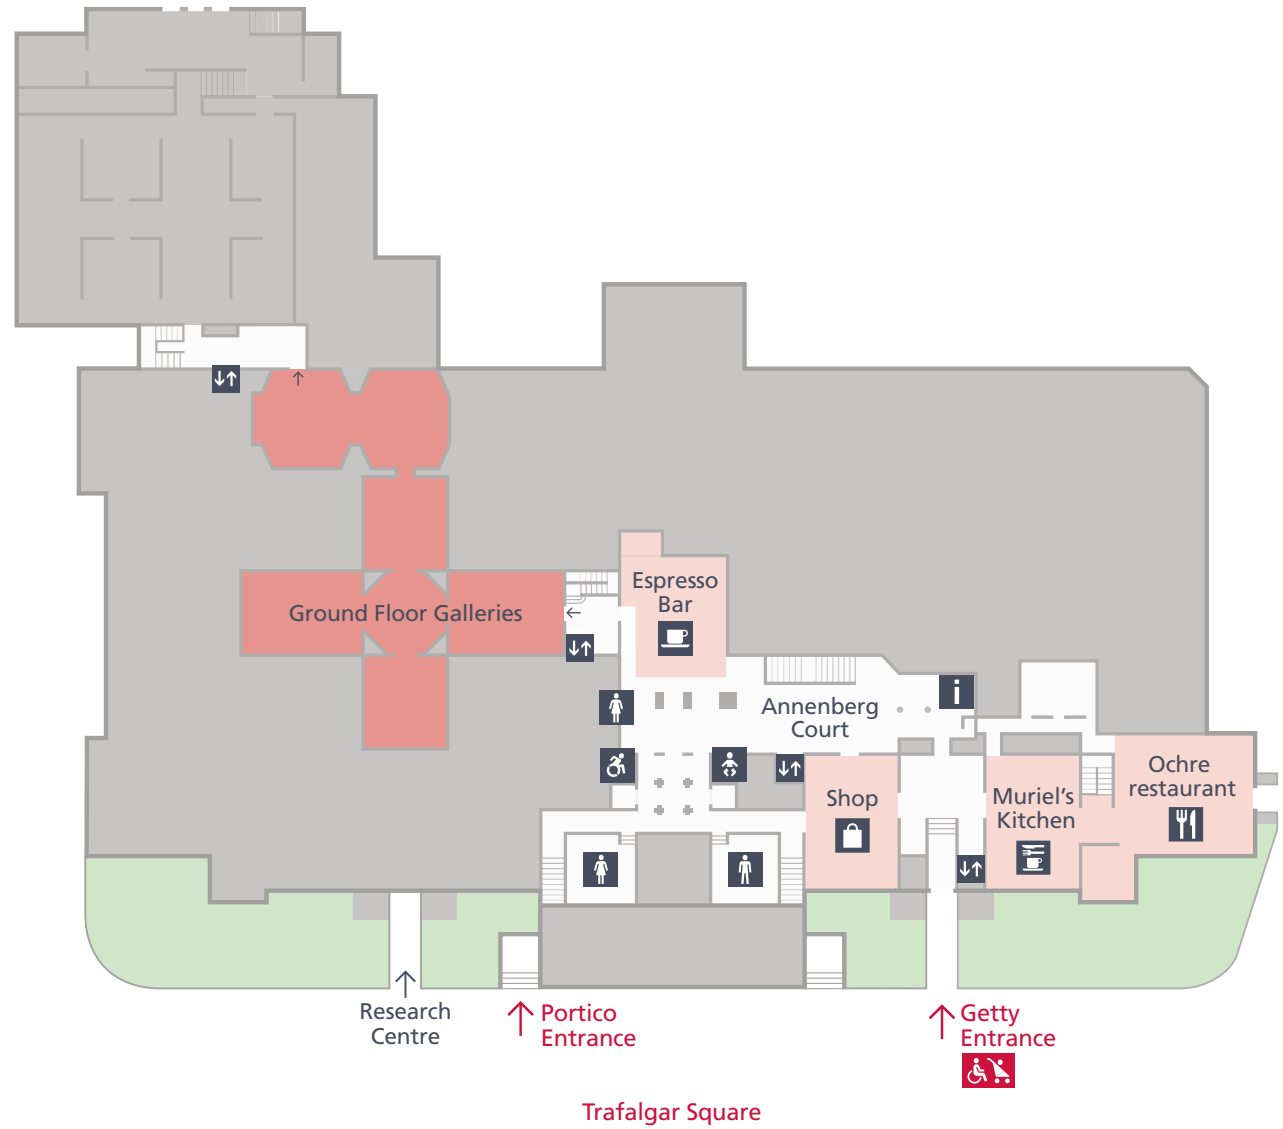

# 2

Main Floor Galleries

Shop 

## Ground Floor Galleries

Annenberg Court

Ochre restaurant 

Muriel's Kitchen 

Espresso Bar 

Shop 

Cloakroom 

Toilets    

### Key

-  Information & Tickets
-  Cloakroom
-  Lifts
-  Male Toilets
-  Female Toilets
-  Accessible Toilets
-  Baby Change

-  Accessible Entrance
-  Shop
-  Ochre restaurant
-  Muriel's Kitchen
-  Espresso Bar