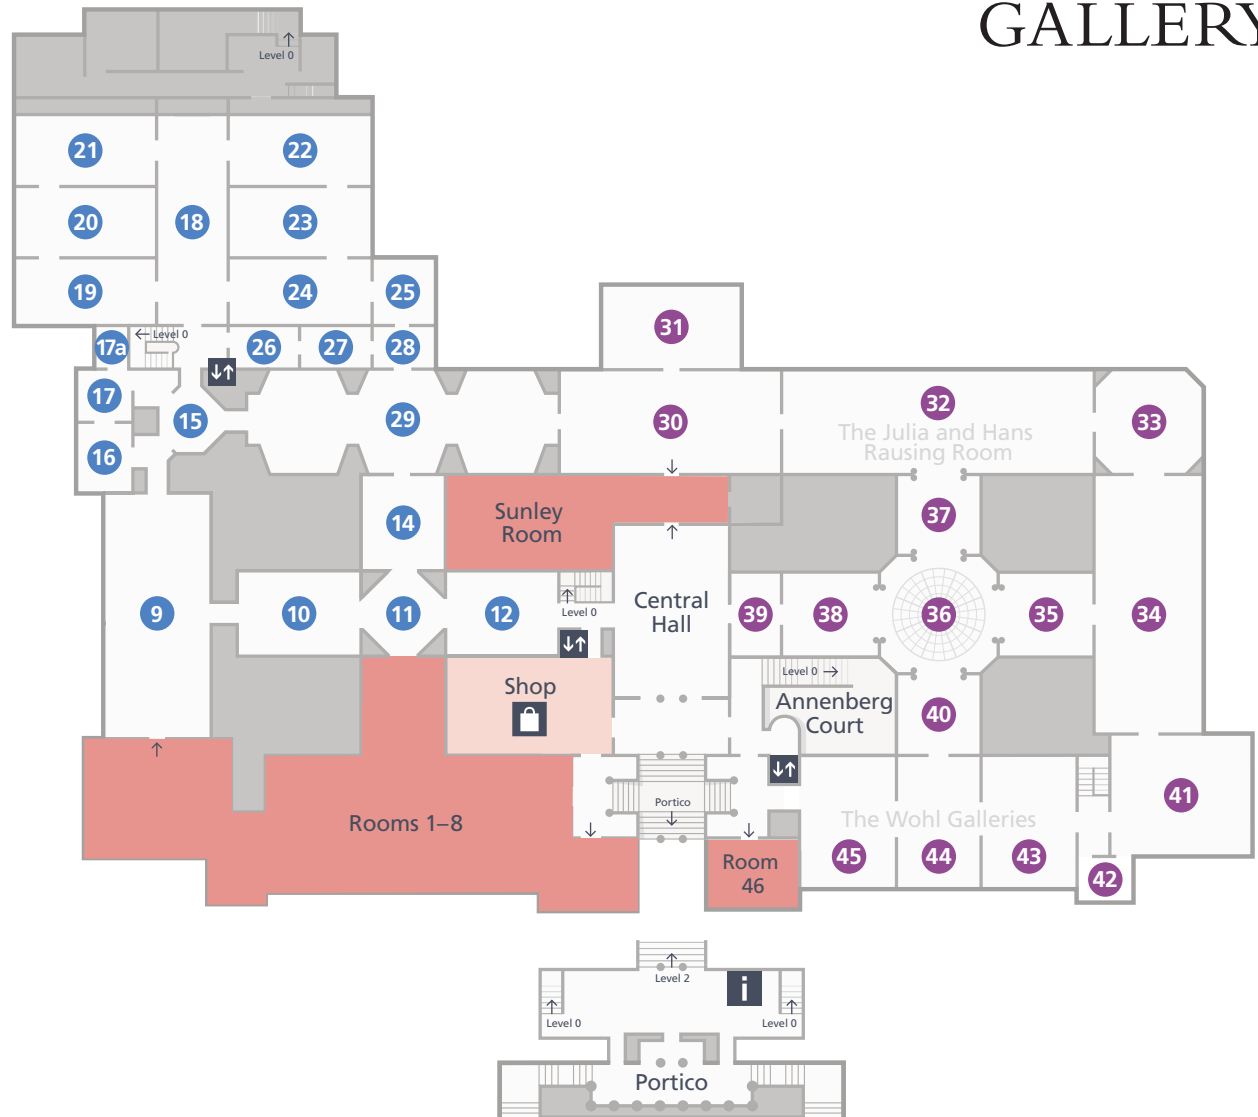

# 2

Main Floor Galleries

Shop 

## Ground Floor Galleries

Annenberg Court

Ochre restaurant 

Muriel's Kitchen 

Espresso Bar 

Shop 

Cloakroom 

Toilets    

### Key

-  Information & Tickets
-  Cloakroom
-  Lifts
-  Male Toilets
-  Female Toilets
-  Accessible Toilets
-  Baby Change

-  Accessible Entrance
-  Shop
-  Ochre restaurant
-  Muriel's Kitchen
-  Espresso Bar

Rooms 9–29

Bellini, Botticelli, Cranach, Gossaert, Hals, Holbein, Leonardo, Michelangelo, Piero, Raphael, Rembrandt, Rubens, Titian, Ruysch, Uccello, Van Dyck, Van Eyck, Veronese

Rooms 30–45

Artemisia, Canaletto, Caravaggio, Constable, Delaroche, Gainsborough, Goya, Monet, Renoir, Rousseau, Seurat, Stubbs, Turner, Van Gogh, Velázquez, Vigée Le Brun, Wright of Derby