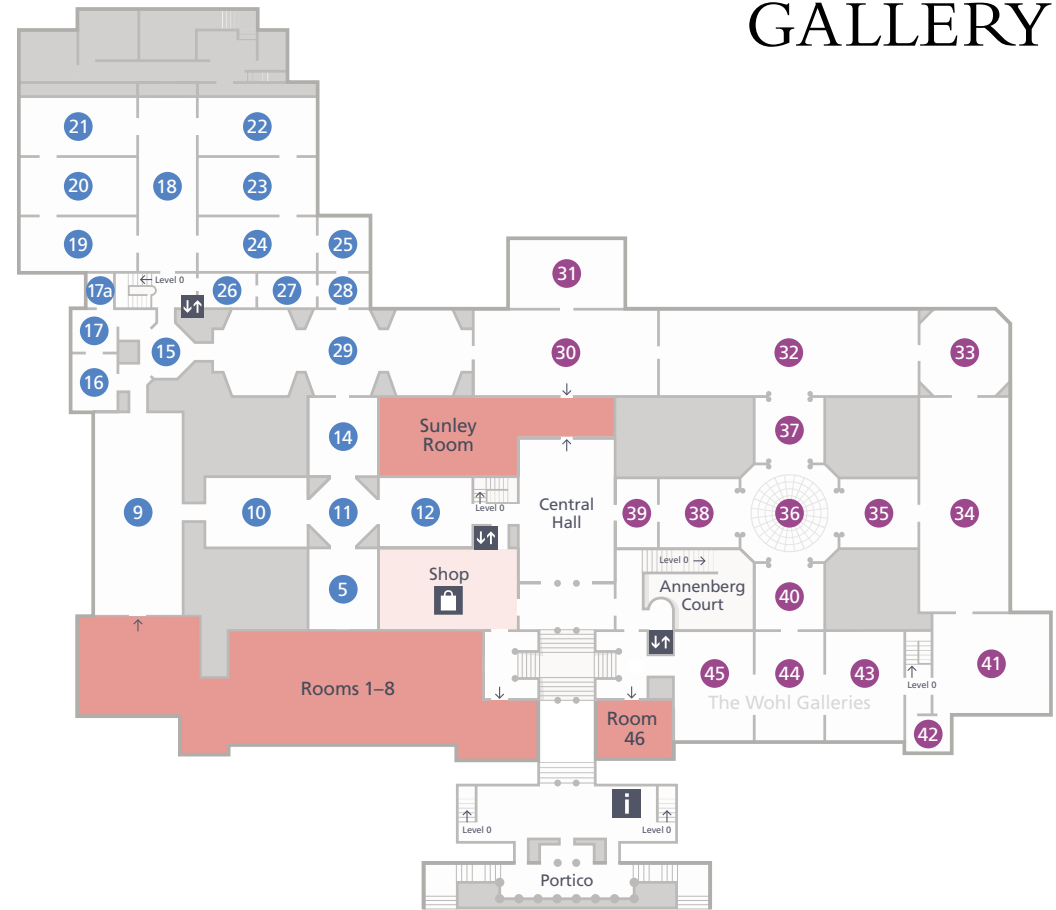

2

Main Floor Galleries

Lifts 

Shop 

Information & tickets 

0

Ground Floor Galleries

Annenberg Court

Ochre restaurant 

Muriel's Kitchen 

Espresso Bar 

Shop 

Cloakroom 

Toilets    

Key

 Information & Tickets

 Cloakroom

 Lifts

 Male Toilets

 Female Toilets

 Accessible Toilets

 Baby Change

 Accessible Entrance

 Shop

 Ochre restaurant

 Muriel's Kitchen

 Espresso Bar

Rooms 9–28

Cranach, Holbein, Leonardo, Mantegna,
Michelangelo, Raphael, Rembrandt,
Rubens, Titian, Ruysch, Van Dyck, Van Eyck

Rooms 30–45

Artemisia, Caravaggio, Constable, Gainsborough, Monet, Rousseau, Seurat, Stubbs, Turner, Van Gogh, Velázquez, Vigée Le Brun